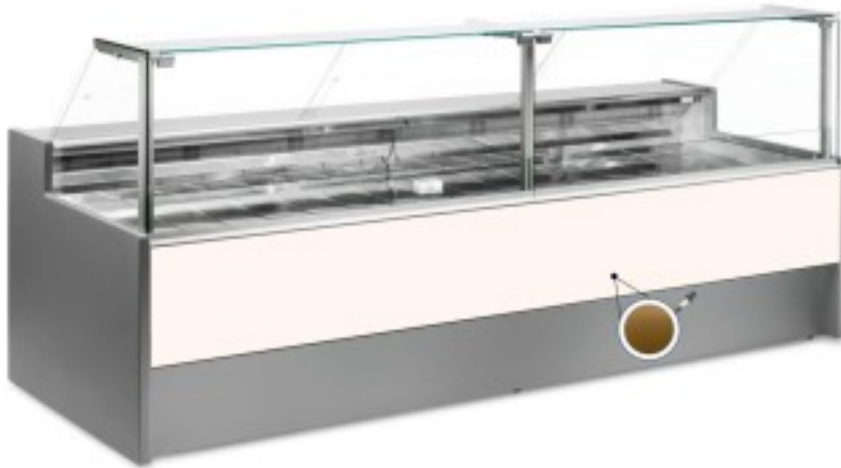

Cod: 110510432749

Neutral counter for bread and biscuit display 300x109x128h cm

Description

Neutral bread and biscuit counter with modern style and attention to detail to meet every need, sturdy thanks to stainless steel structure, worktop and display area in stainless steel.

Actual dimensions not corresponding to the picture for illustration purposes only.

N.B. The optional frame with wheels can only be selected at the time of purchase.

Dimensions

Dimensioni esterne	3000x1090x1280 mm
Dimensioni imballo	3100x1200x1580 mm