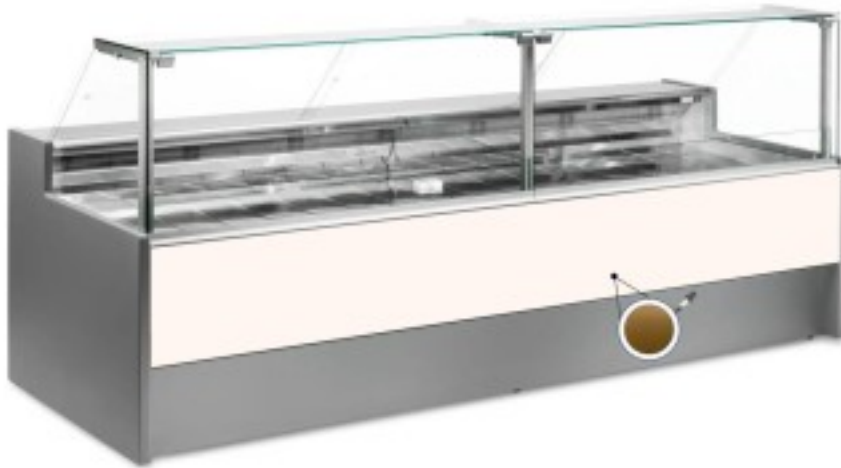

## Neutral bread and biscuit display counter gold 250x109x128h cm

### Description

Neutral bread and biscuit counter with modern style and attention to detail to meet every need, sturdy thanks to stainless steel structure, worktop and display area in stainless steel.

Actual dimensions not corresponding to the picture for illustration purposes only.

### Dimensions

Dimensioni esterne	2500x1090x1280 mm
Dimensioni imballo	2600x1200x1580 mm