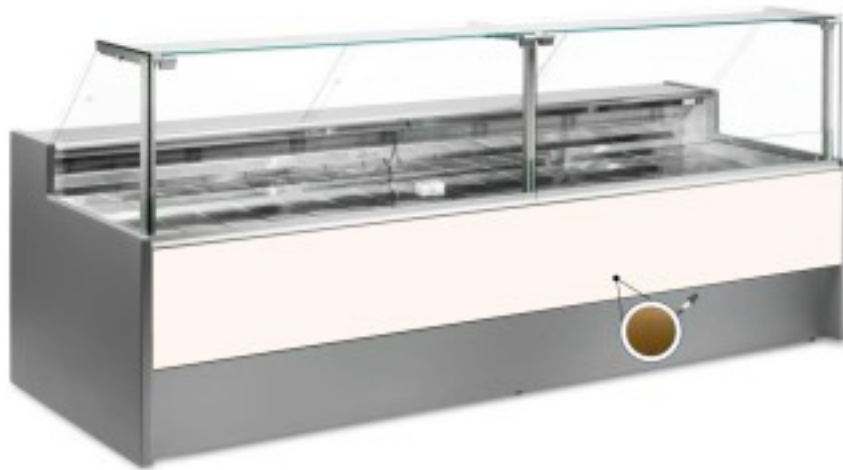

Cod: 110510432747

Neutral bread and biscuit display counter gold 200x109x128h cm

Description

Neutral bread and biscuit counter with modern style and attention to detail to meet every need, sturdy thanks to stainless steel structure, worktop and display area in stainless steel.

Actual dimensions not corresponding to the picture for illustration purposes only.

N.B. The optional frame with wheels can only be selected at the time of purchase.

Dimensions

Dimensioni esterne	2000x1090x1280 mm
Dimensioni imballo	2100x1200x1580 mm