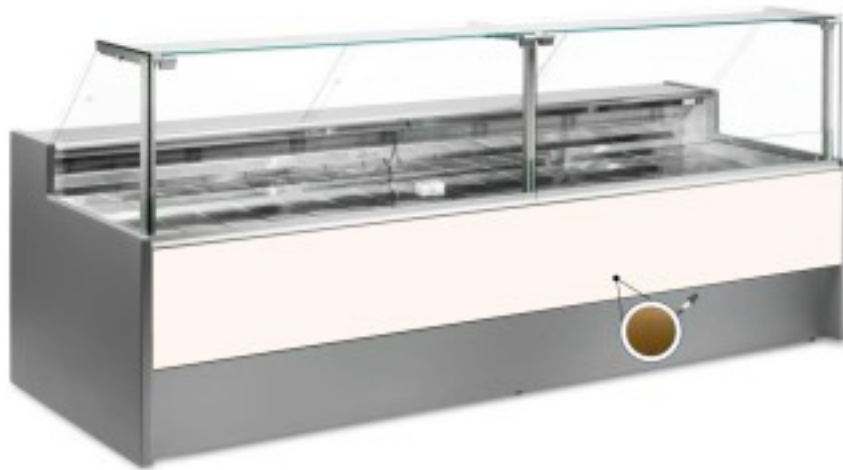

Cod: 110510432746

Neutral bread and biscuit display counter gold 150x109x128h cm

Description

Neutral bread and biscuit counter with modern style and attention to detail to meet every need, sturdy thanks to stainless steel structure, worktop and display area in stainless steel.

Actual dimensions not corresponding to the picture for illustration purposes only.

N.B. The optional frame with wheels can only be selected at the time of purchase.

Dimensions

Dimensioni esterne	1500x1090x1280 mm
Dimensioni imballo	1600x1200x1580 mm