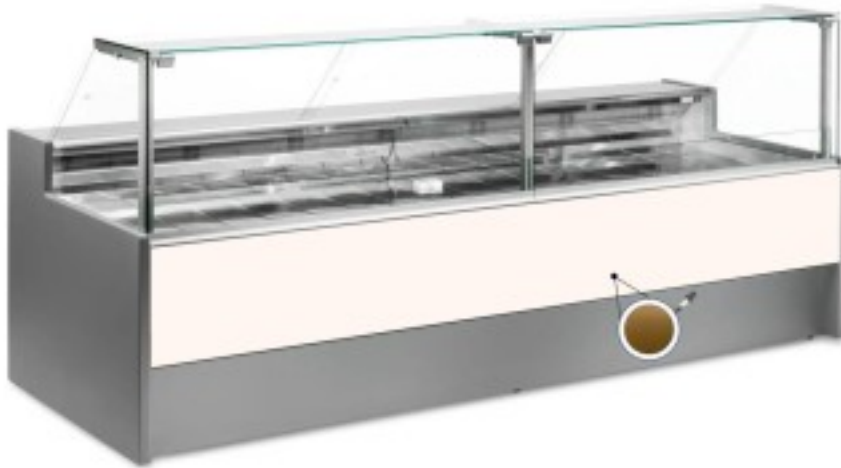

## Neutral bread and biscuit display counter gold 150x109x128h cm

### Description

Neutral bread and biscuit counter with modern style and attention to detail to meet every need, sturdy thanks to stainless steel structure, worktop and display area in stainless steel.

Actual dimensions not corresponding to the picture for illustration purposes only.

### Dimensions

Dimensioni esterne	1500x1090x1280 mm
Dimensioni imballo	1600x1200x1580 mm