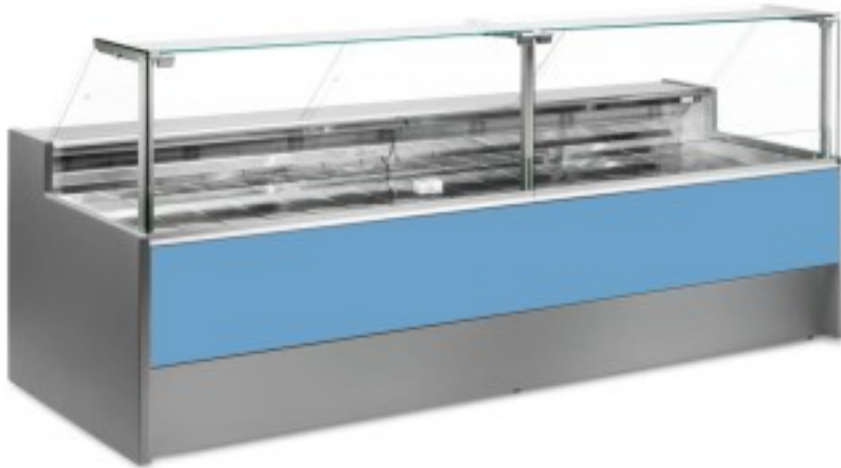

Cod: 110510552749

Neutral bread and biscuit display counter light blue 300x109x128h cm

Description

Neutral bread and biscuit counter with modern style and attention to detail to meet every need, sturdy thanks to stainless steel structure, worktop and display area in stainless steel.

Actual dimensions not corresponding to the picture for illustration purposes only.

N.B. The optional frame with wheels can only be selected at the time of purchase.

Dimensions

Dimensioni esterne	3000x1090x1280 mm
Dimensioni imballo	3100x1200x1580 mm