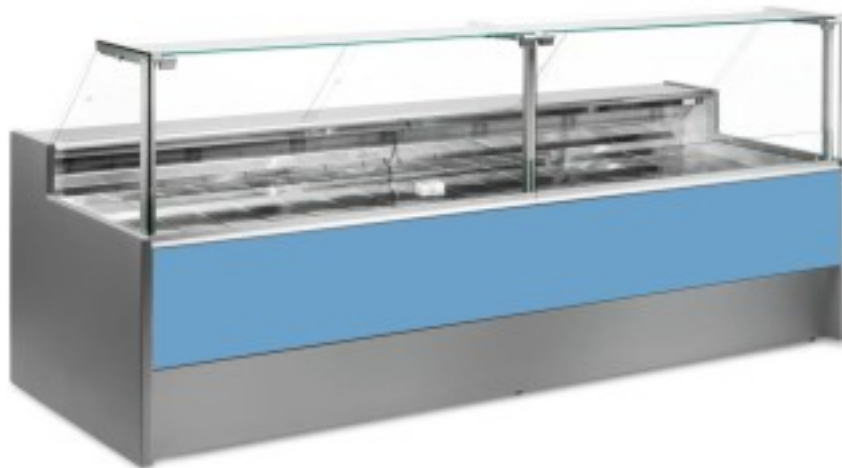

Cod: 110510552748

Neutral bread and biscuit display counter light blue 250x109x128h cm

Description

Neutral bread and biscuit counter with modern style and attention to detail to meet every need, sturdy thanks to stainless steel structure, worktop and display area in stainless steel.

Actual dimensions not corresponding to the picture for illustration purposes only.

N.B. The optional frame with wheels can only be selected at the time of purchase.

Dimensions

Dimensioni esterne	2500x1090x1280 mm
Dimensioni imballo	2600x1200x1580 mm