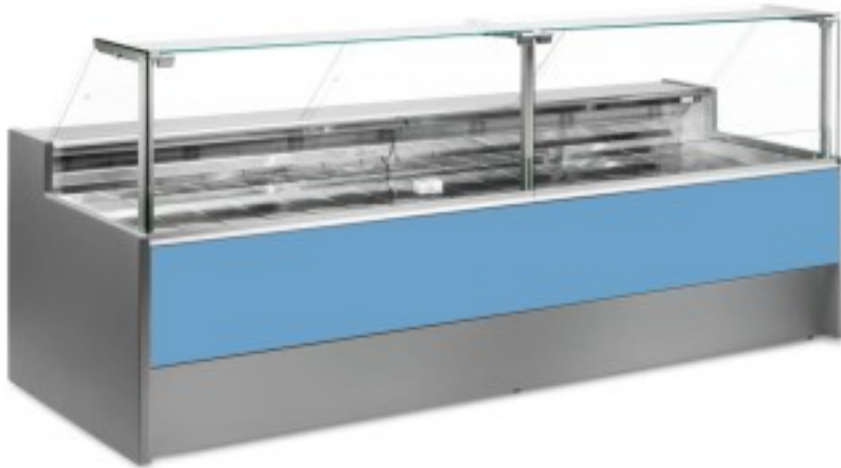

Cod: 110510552747

Neutral bread and biscuit display counter light blue 200x109x128h cm

Description

Neutral bread and biscuit counter with modern style and attention to detail to meet every need, sturdy thanks to stainless steel structure, worktop and display area in stainless steel.

Actual dimensions not corresponding to the picture for illustration purposes only.

N.B. The optional frame with wheels can only be selected at the time of purchase.

Dimensions

Dimensioni esterne	2000x1090x1280 mm
Dimensioni imballo	2100x1200x1580 mm