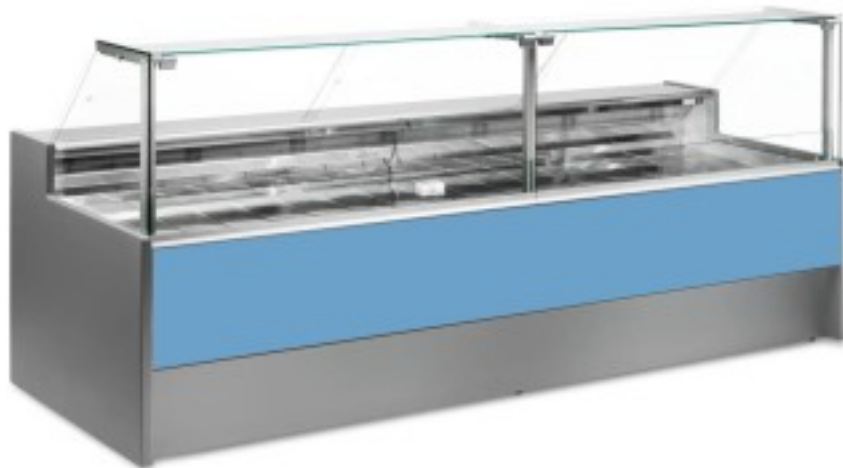

Cod: 110510552746

Neutral bread and biscuit display counter light blue 150x109x128h cm

Description

Neutral bread and biscuit counter with modern style and attention to detail to meet every need, sturdy thanks to stainless steel structure, worktop and display area in stainless steel.

Actual dimensions not corresponding to the picture for illustration purposes only.

N.B. The optional frame with wheels can only be selected at the time of purchase.

Dimensions

Dimensioni esterne	1500x1090x1280 mm
Dimensioni imballo	1600x1200x1580 mm