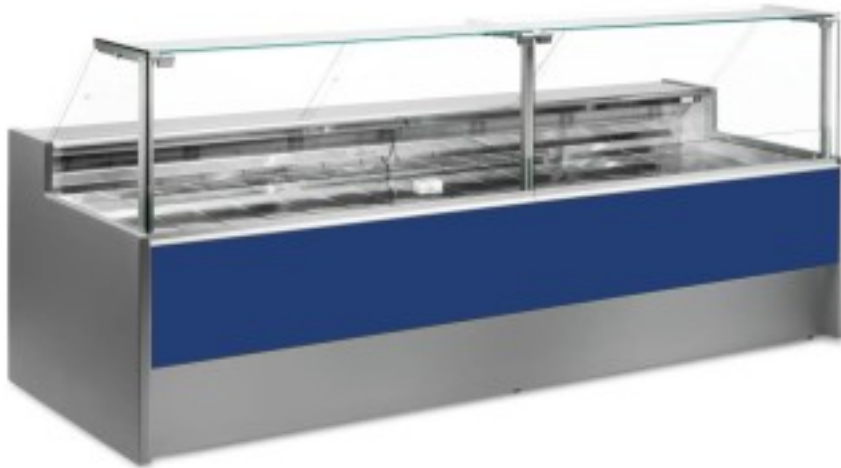

Cod: 110510362749

Neutral bread and biscuit display counter blue 300x109x128h cm

Description

Neutral bread and biscuit counter with modern style and attention to detail to meet every need, sturdy thanks to stainless steel structure, worktop and display area in stainless steel.

Actual dimensions not corresponding to the picture for illustration purposes only.

N.B. The optional frame with wheels can only be selected at the time of purchase.

Dimensions

Dimensioni esterne	3000x1090x1280 mm
Dimensioni imballo	3100x1200x1580 mm