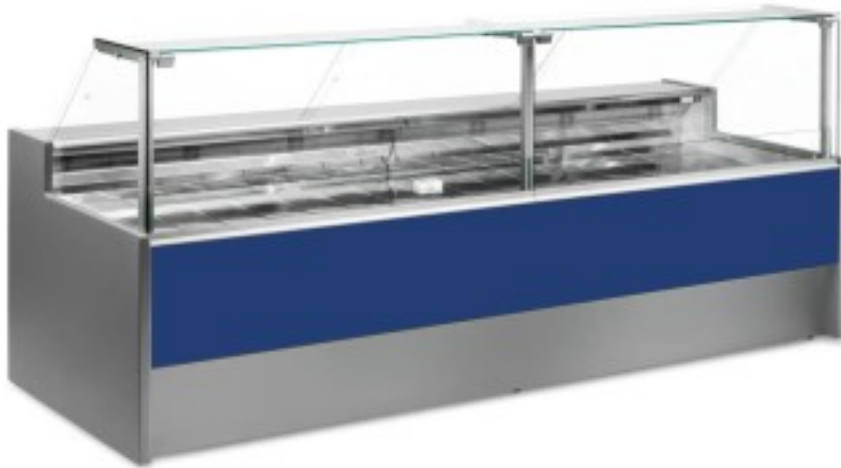

Cod: 110510362748

Neutral bread and biscuit display counter blue 250x109x128h cm

Description

Neutral bread and biscuit counter with modern style and attention to detail to meet every need, sturdy thanks to stainless steel structure, worktop and display area in stainless steel.

Actual dimensions not corresponding to the picture for illustration purposes only.

N.B. The optional frame with wheels can only be selected at the time of purchase.

Dimensions

Dimensioni esterne	2500x1090x1280 mm
Dimensioni imballo	2600x1200x1580 mm