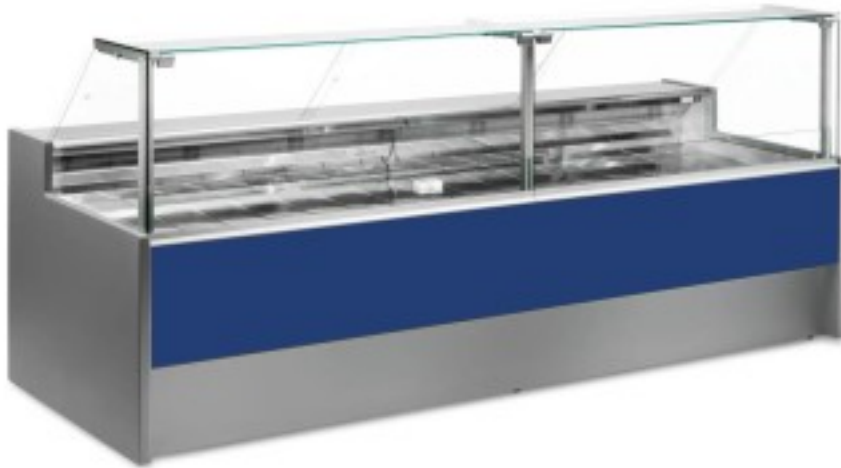

Cod: 110510362746

Neutral bread and biscuit display counter blue 150x109x128h cm

Description

Neutral bread and biscuit counter with modern style and attention to detail to meet every need, sturdy thanks to stainless steel structure, worktop and display area in stainless steel.

Actual dimensions not corresponding to the picture for illustration purposes only.

N.B. The optional frame with wheels can only be selected at the time of purchase.

Dimensions

Dimensioni esterne	1500x1090x1280 mm
Dimensioni imballo	1600x1200x1580 mm