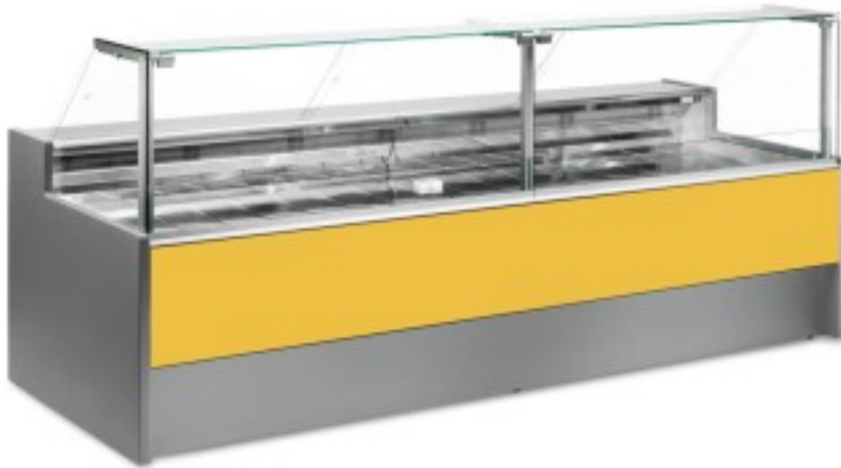

Cod: 110510312748

Neutral bread and biscuit display counter yellow 250x109x128h cm

Description

Neutral bread and biscuit counter with modern style and attention to detail to meet every need, sturdy thanks to stainless steel structure, worktop and display area in stainless steel.

Actual dimensions not corresponding to the picture for illustration purposes only.

N.B. The optional frame with wheels can only be selected at the time of purchase.

Dimensions

Dimensioni esterne	2500x1090x1280 mm
Dimensioni imballo	2600x1200x1580 mm