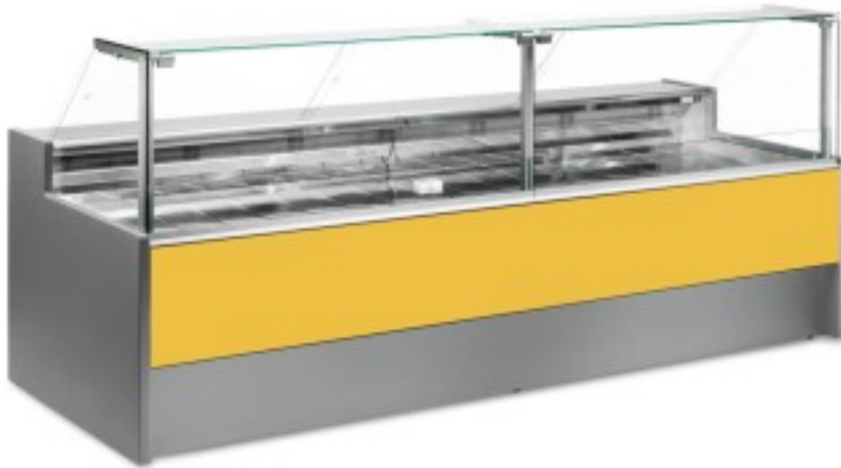

Cod: 110510312747

Neutral bread and biscuit display counter yellow 200x109x128h cm

Description

Neutral bread and biscuit counter with modern style and attention to detail to meet every need, sturdy thanks to stainless steel structure, worktop and display area in stainless steel.

Actual dimensions not corresponding to the picture for illustration purposes only.

N.B. The optional frame with wheels can only be selected at the time of purchase.

Dimensions

Dimensioni esterne	2000x1090x1280 mm
Dimensioni imballo	2100x1200x1580 mm