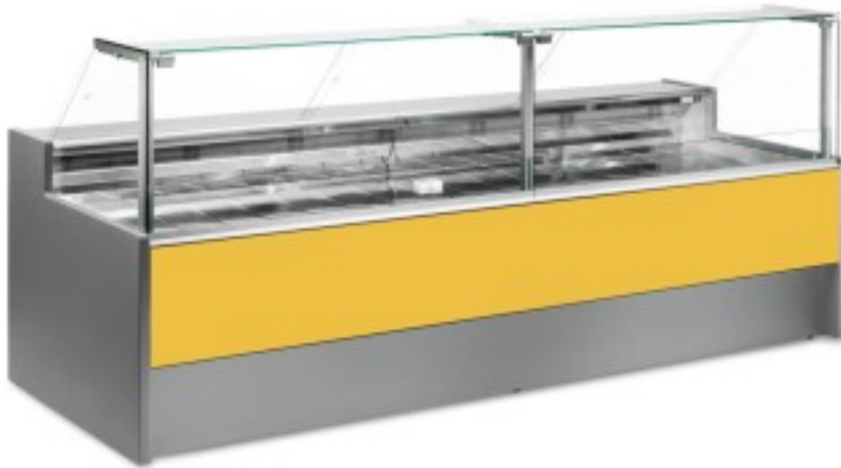

Cod: 110510312746

Neutral bread and biscuit display counter yellow 150x109x128h cm

Description

Neutral bread and biscuit counter with modern style and attention to detail to meet every need, sturdy thanks to stainless steel structure, worktop and display area in stainless steel.

Actual dimensions not corresponding to the picture for illustration purposes only.

N.B. The optional frame with wheels can only be selected at the time of purchase.

Dimensions

Dimensioni esterne	1500x1090x1280 mm
Dimensioni imballo	1600x1200x1580 mm