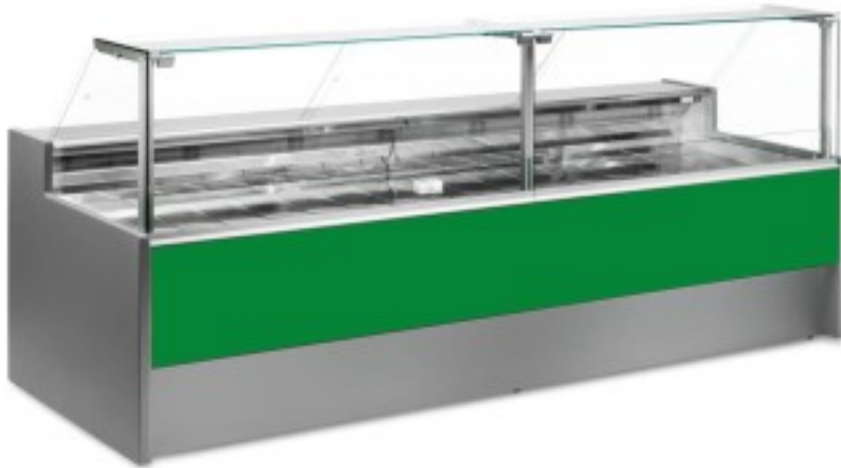

Cod: 110510262749

Neutral bread and biscuit display counter green 300x109x128h cm

Description

Neutral bread and biscuit counter with modern style and attention to detail to meet every need, sturdy thanks to stainless steel structure, worktop and display area in stainless steel.

Actual dimensions not corresponding to the picture for illustration purposes only.

N.B. The optional frame with wheels can only be selected at the time of purchase.

Dimensions

Dimensioni esterne	3000x1090x1280 mm
Dimensioni imballo	3100x1200x1580 mm