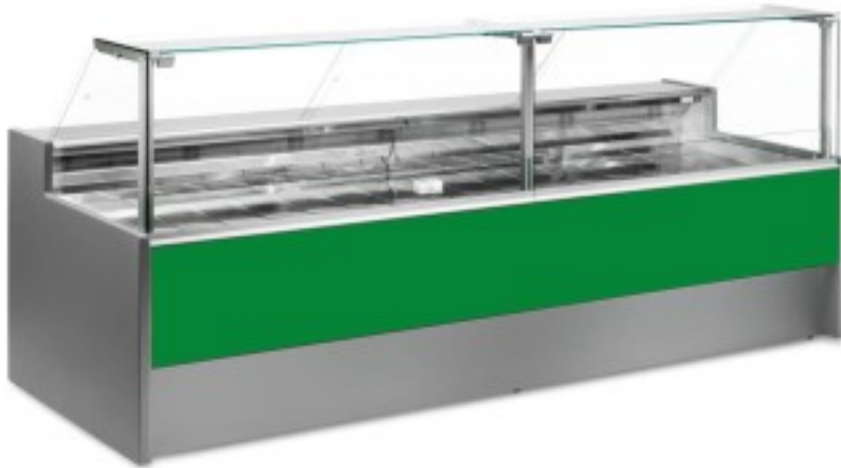

## Neutral bread and biscuit display counter green 250x109x128h cm

### Description

Neutral bread and biscuit counter with modern style and attention to detail to meet every need, sturdy thanks to stainless steel structure, worktop and display area in stainless steel.

Actual dimensions not corresponding to the picture for illustration purposes only.

### Dimensions

Dimensioni esterne	2500x1090x1280 mm
Dimensioni imballo	2600x1200x1580 mm