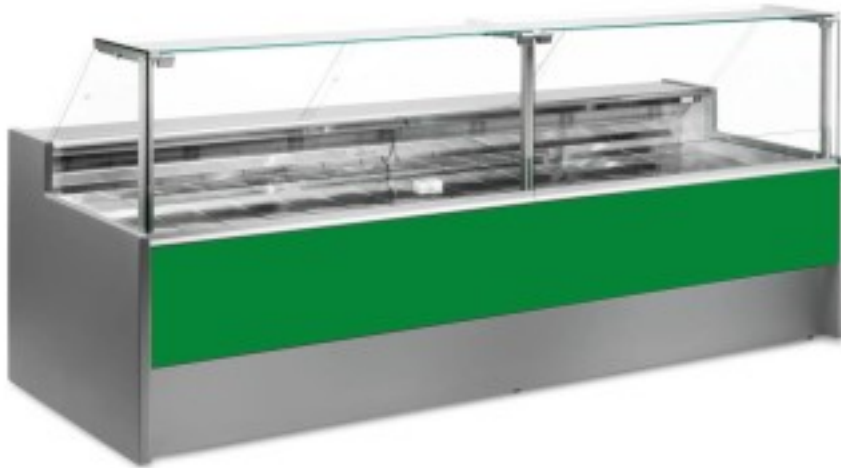

Cod: 110510262747

Neutral bread and biscuit display counter green 200x109x128h cm

Description

Neutral bread and biscuit counter with modern style and attention to detail to meet every need, sturdy thanks to stainless steel structure, worktop and display area in stainless steel.

Actual dimensions not corresponding to the picture for illustration purposes only.

N.B. The optional frame with wheels can only be selected at the time of purchase.

Dimensions

Dimensioni esterne	2000x1090x1280 mm
Dimensioni imballo	2100x1200x1580 mm