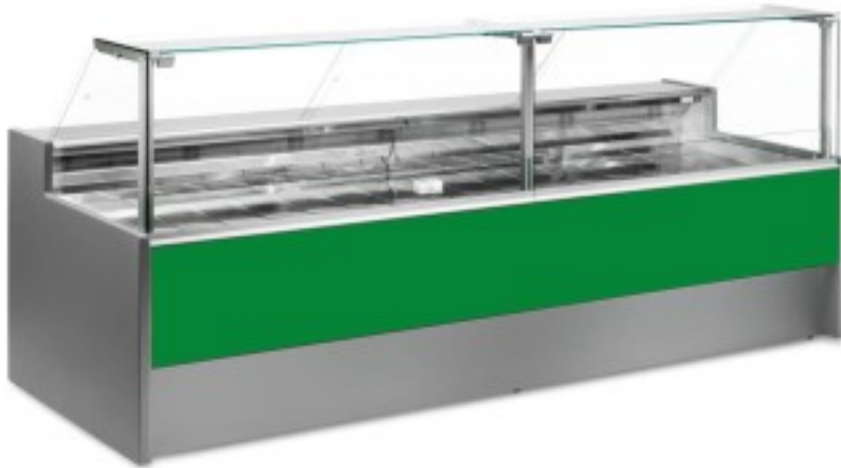

Cod: 110510262746

Neutral bread and biscuit display counter green 150x109x128h cm

Description

Neutral bread and biscuit counter with modern style and attention to detail to meet every need, sturdy thanks to stainless steel structure, worktop and display area in stainless steel.

Actual dimensions not corresponding to the picture for illustration purposes only.

N.B. The optional frame with wheels can only be selected at the time of purchase.

Dimensions

Dimensioni esterne	1500x1090x1280 mm
Dimensioni imballo	1600x1200x1580 mm