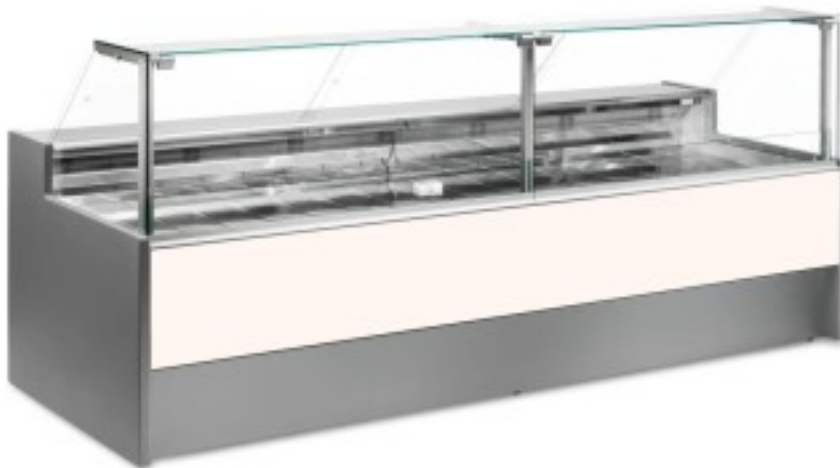

## Neutral bread and biscuit display counter white 300x109x128h cm

### Description

Neutral bread and biscuit counter with modern style and attention to detail to meet every need, sturdy thanks to stainless steel structure, worktop and display area in stainless steel.

Actual dimensions not corresponding to the picture for illustration purposes only.

### Dimensions

Dimensioni esterne	3000x1090x1280 mm
Dimensioni imballo	3100x1200x1580 mm