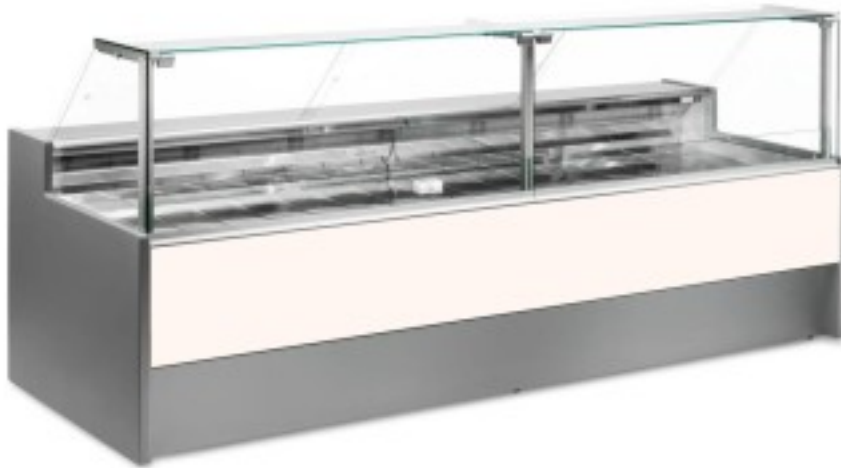

Cod: 110510062748

Neutral bread and biscuit display counter white 250x109x128h cm

Description

Neutral bread and biscuit counter with modern style and attention to detail to meet every need, sturdy thanks to stainless steel structure, worktop and display area in stainless steel.

Actual dimensions not corresponding to the picture for illustration purposes only.

N.B. The optional frame with wheels can only be selected at the time of purchase.

Dimensions

Dimensioni esterne	2500x1090x1280 mm
Dimensioni imballo	2600x1200x1580 mm