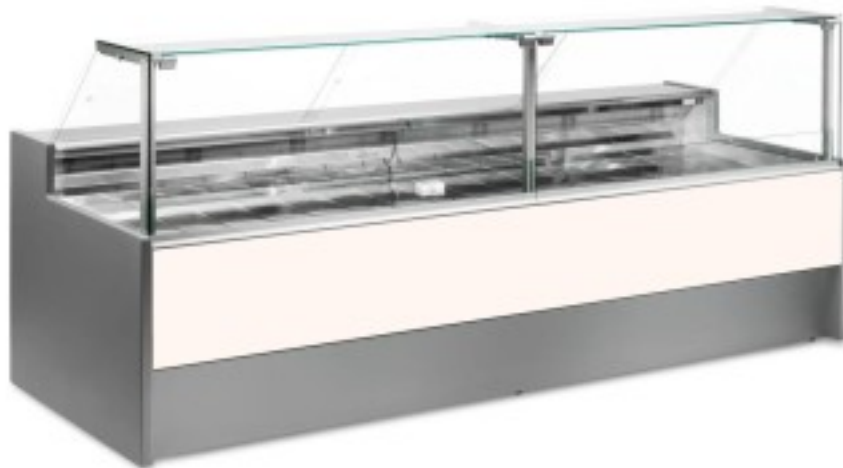

Cod: 110510062747

Neutral bread and biscuit display counter white 200x109x128h cm

Description

Neutral bread and biscuit counter with modern style and attention to detail to meet every need, sturdy thanks to stainless steel structure, worktop and display area in stainless steel.

Actual dimensions not corresponding to the picture for illustration purposes only.

N.B. The optional frame with wheels can only be selected at the time of purchase.

Dimensions

Dimensioni esterne	2000x1090x1280 mm
Dimensioni imballo	2100x1200x1580 mm