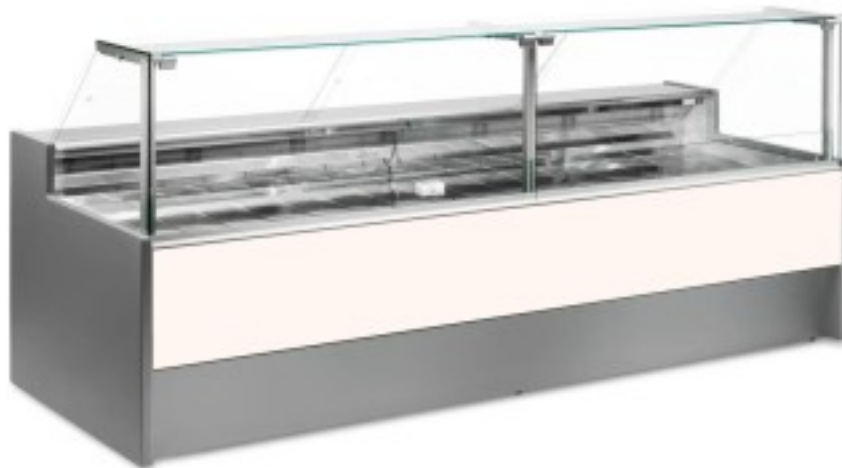

Cod: 110510062746

Neutral bread and biscuit display counter white 150x109x128h cm

Description

Neutral bread and biscuit counter with modern style and attention to detail to meet every need, sturdy thanks to stainless steel structure, worktop and display area in stainless steel.

Actual dimensions not corresponding to the picture for illustration purposes only.

N.B. The optional frame with wheels can only be selected at the time of purchase.

Dimensions

Dimensioni esterne	1500x1090x1280 mm
Dimensioni imballo	1600x1200x1580 mm