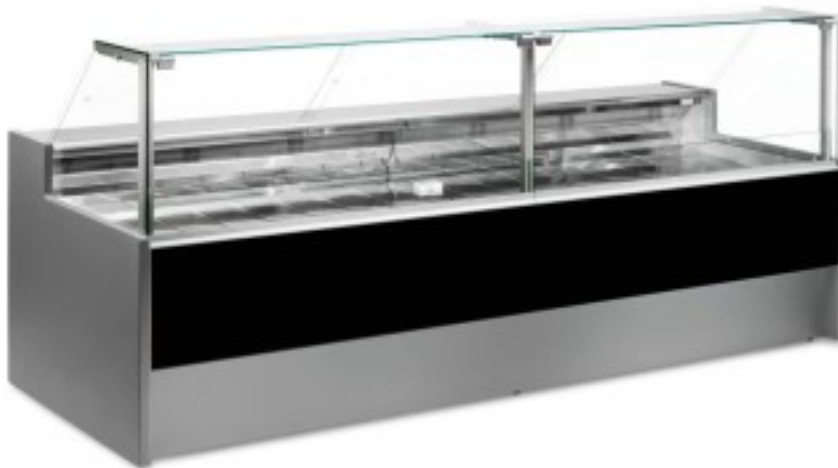

Cod: 110510022748

Neutral bread and biscuit display counter black 250x109x128h cm

Description

Neutral bread and biscuit counter with modern style and attention to detail to meet every need, sturdy thanks to stainless steel structure, worktop and display area in stainless steel.

Actual dimensions not corresponding to the picture for illustration purposes only.

N.B. The optional frame with wheels can only be selected at the time of purchase.

Dimensions

Dimensioni esterne	2500x1090x1280 mm
--------------------	-------------------