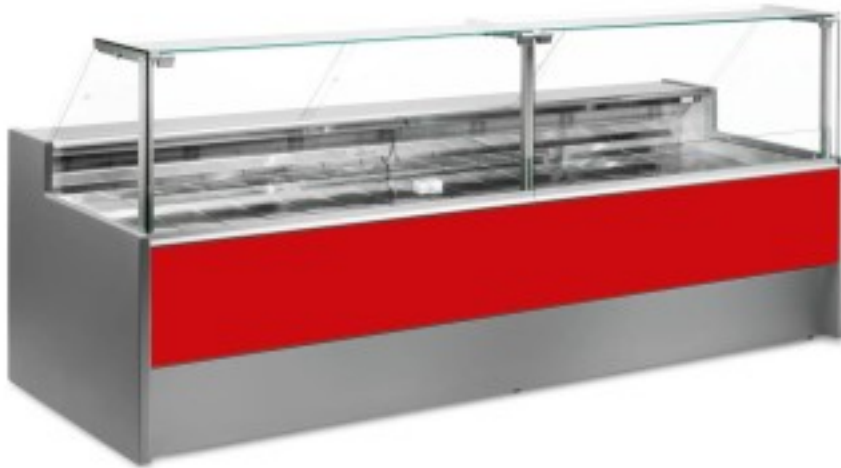

Cod: 110510012748

Neutral bread and biscuit display counter red 250x109x128h cm

Description

Neutral bread and biscuit counter with modern style and attention to detail to meet every need, sturdy thanks to stainless steel structure, worktop and display area in stainless steel.

Actual dimensions not corresponding to the picture for illustration purposes only.

N.B. The optional frame with wheels can only be selected at the time of purchase.

Dimensions

Dimensioni esterne	2500x1090x1280 mm
Dimensioni imballo	2600x1200x1580 mm