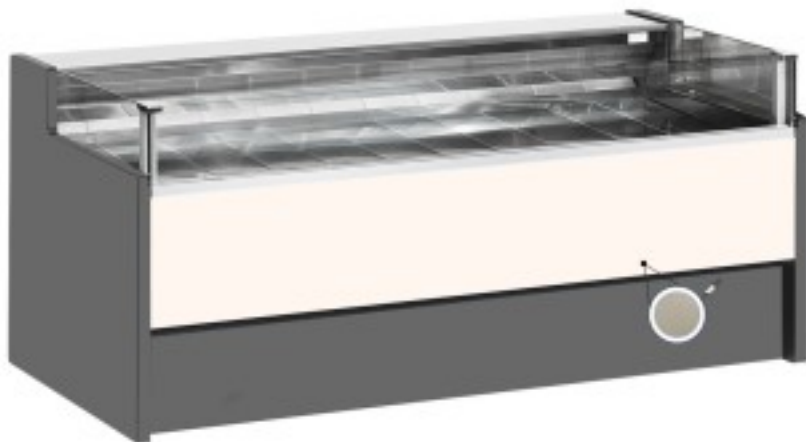

Cod: 11025060942754

Ventilated refrigerated counter without self-service reserve compartment for delicatessen and butcher's shop dove grey 0 +2°C 300x109x92h cm

Description

Ventilated refrigerated self-service counter with modern style and attention to detail to meet every need, sturdy thanks to stainless steel structure, worktop and display area in stainless steel.

Actual dimensions not corresponding to the picture for illustration purposes only.

N.B. The optional frame with wheels can only be selected at the time of purchase.

Dimensions

Dimensioni esterne	3000x1090x920 mm
--------------------	------------------

Dimensioni imballo

3100x1200x1130 mm

Technical data

Alimentazione	Electric
Gas refrigerante	R290
Refrigerazione	ventilated
Temperatura d'esercizio	0 +2 °C
Voltaggio	230 V