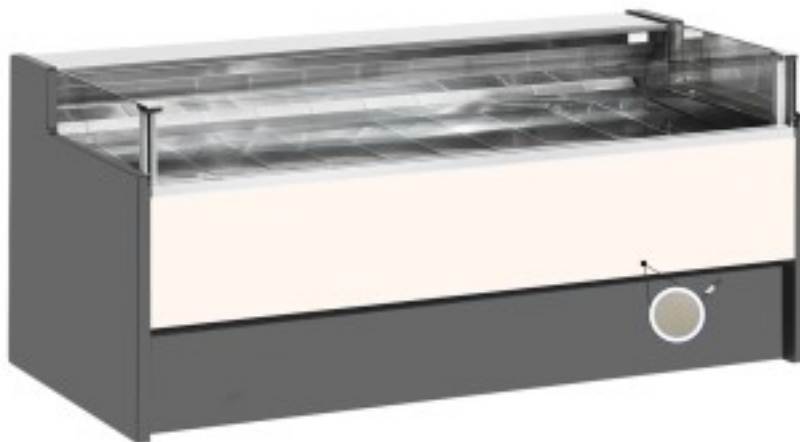

Cod: 11025060942754

Ventilated refrigerated counter without self-service reserve compartment for delicatessen and butcher's shop dove grey 0 +2°C 300x109x92h cm

Description

Ventilated refrigerated self-service counter with modern style and attention to detail to meet every need, sturdy thanks to stainless steel structure, worktop and display area in stainless steel.

Actual dimensions not corresponding to the picture for illustration purposes only.

N.B. The optional frame with wheels can only be selected at the time of purchase.

Dimensions

Dimensioni esterne	3000x1090x920 mm
--------------------	------------------

Dimensioni imballo

3100x1200x1130 mm

Technical data

Alimentazione	Electric
Gas refrigerante	R290
Refrigerazione	ventilated
Temperatura d'esercizio	0 +2 °C
Voltaggio	230 V