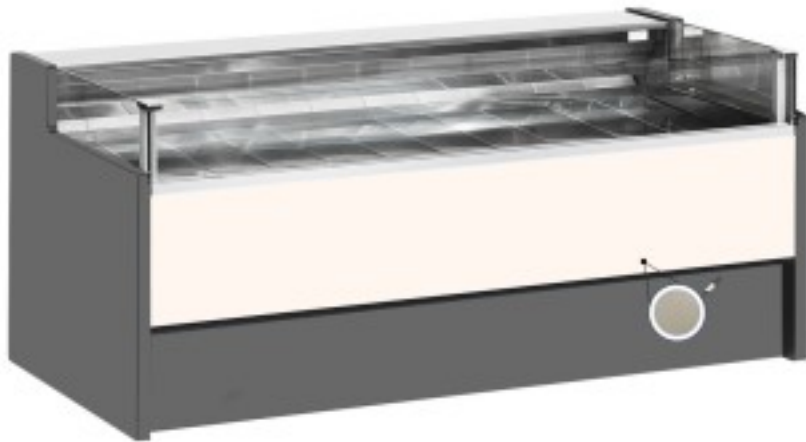

Cod: 11025060942753

Ventilated refrigerated counter without self-service reserve compartment for delicatessen and butcher's shop dove grey 0 +2°C 250x109x92h cm

Description

Ventilated refrigerated self-service counter with modern style and attention to detail to meet every need, sturdy thanks to stainless steel structure, worktop and display area in stainless steel.

Actual dimensions not corresponding to the picture for illustration purposes only.

N.B. The optional frame with wheels can only be selected at the time of purchase.

Dimensions

Dimensioni esterne	2500x1090x920 mm
--------------------	------------------

Dimensioni imballo	2600x1200x1130 mm
--------------------	-------------------

Technical data

Alimentazione	Electric
Gas refrigerante	R290
Refrigerazione	ventilated
Temperatura d'esercizio	0 +2 °C
Voltaggio	230 V