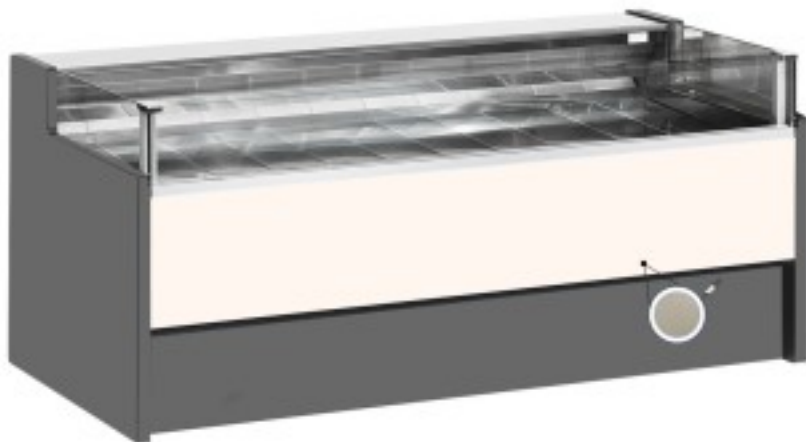

Cod: 11025060942753

Ventilated refrigerated counter without self-service reserve compartment for delicatessen and butcher's shop dove grey 0 +2°C 250x109x92h cm

Description

Ventilated refrigerated self-service counter with modern style and attention to detail to meet every need, sturdy thanks to stainless steel structure, worktop and display area in stainless steel.

Actual dimensions not corresponding to the picture for illustration purposes only.

N.B. The optional frame with wheels can only be selected at the time of purchase.

Dimensions

Dimensioni esterne	2500x1090x920 mm
--------------------	------------------

Dimensioni imballo	2600x1200x1130 mm
--------------------	-------------------

Technical data

Alimentazione	Electric
Gas refrigerante	R290
Refrigerazione	ventilated
Temperatura d'esercizio	0 +2 °C
Voltaggio	230 V