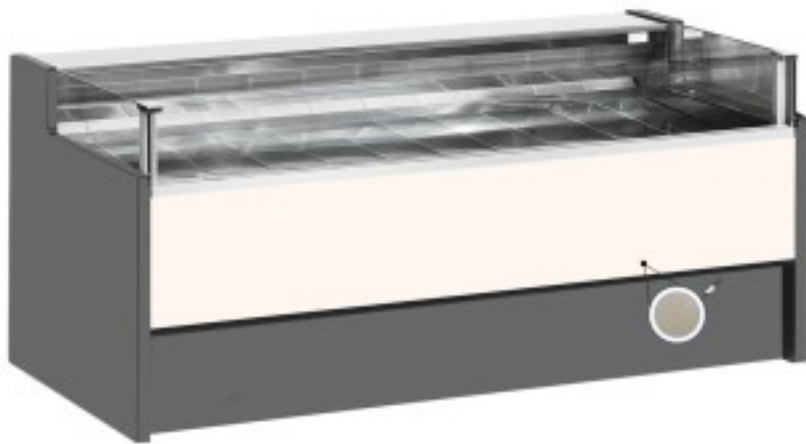

Cod: 11025060942751

Ventilated refrigerated counter without self-service reserve compartment for delicatessen and butcher's shop dove grey 0 +2°C 150x109x92h cm

Description

Ventilated refrigerated self-service counter with modern style and attention to detail to meet every need, sturdy thanks to stainless steel structure, worktop and display area in stainless steel.

Actual dimensions not corresponding to the picture for illustration purposes only.

N.B. The optional frame with wheels can only be selected at the time of purchase.

Dimensions

Dimensioni esterne	1500x1090x920 mm
--------------------	------------------

Dimensioni imballo	1600x1200x1130 mm
--------------------	-------------------

Technical data

Alimentazione	Electric
Gas refrigerante	R290
Refrigerazione	ventilated
Temperatura d'esercizio	0 +2 °C
Voltaggio	230 V