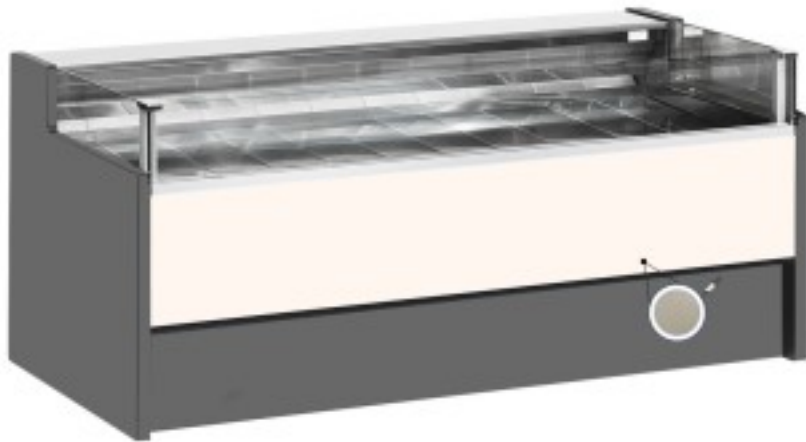

Cod: 11025060942751

Ventilated refrigerated counter without self-service reserve compartment for delicatessen and butcher's shop dove grey 0 +2°C 150x109x92h cm

Description

Ventilated refrigerated self-service counter with modern style and attention to detail to meet every need, sturdy thanks to stainless steel structure, worktop and display area in stainless steel.

Actual dimensions not corresponding to the picture for illustration purposes only.

N.B. The optional frame with wheels can only be selected at the time of purchase.

Dimensions

Dimensioni esterne	1500x1090x920 mm
--------------------	------------------

Dimensioni imballo

1600x1200x1130 mm

Technical data

Alimentazione	Electric
Gas refrigerante	R290
Refrigerazione	ventilated
Temperatura d'esercizio	0 +2 °C
Voltaggio	230 V