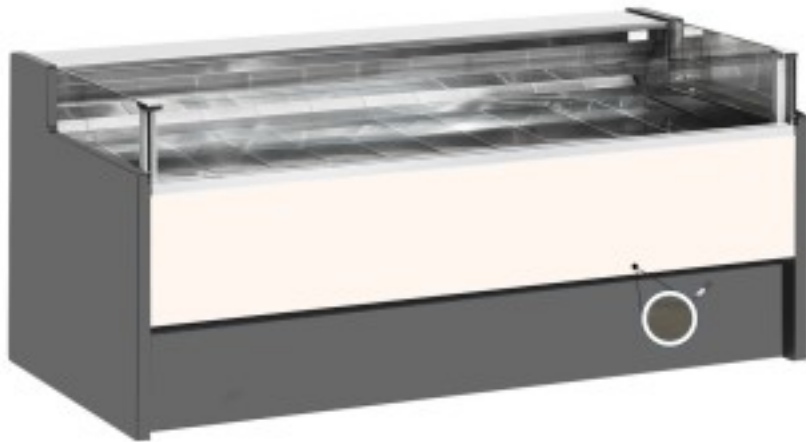

Cod: 11025057942754

Ventilated refrigerated counter without self-service reserve compartment for delicatessen and butcher's shop dark oak 0 +2°C 300x109x92h cm

Description

Ventilated refrigerated self-service counter with modern style and attention to detail to meet every need, sturdy thanks to stainless steel structure, worktop and display area in stainless steel.

Actual dimensions not corresponding to the picture for illustration purposes only.

N.B. The optional frame with wheels can only be selected at the time of purchase.

Dimensions

Dimensioni esterne	3000x1090x920 mm
--------------------	------------------

Dimensioni imballo	3100x1200x1130 mm
--------------------	-------------------

Technical data

Alimentazione	Electric
Gas refrigerante	R290
Refrigerazione	ventilated
Temperatura d'esercizio	0 +2 °C
Voltaggio	230 V