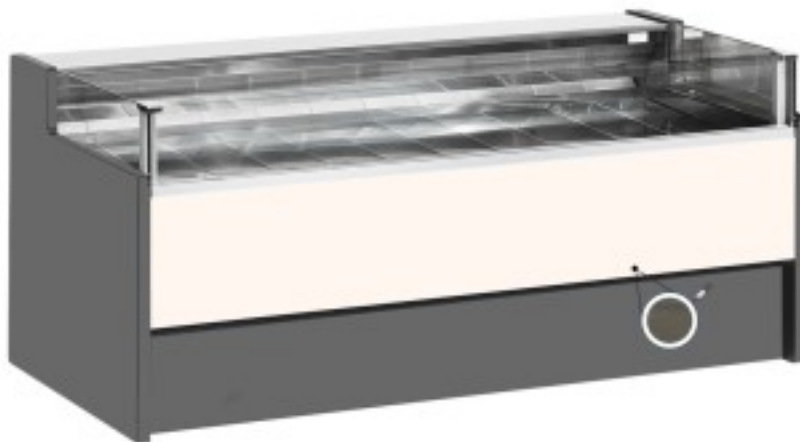

Cod: 11025057942753

Ventilated refrigerated counter without self-service reserve compartment for delicatessen and butcher's shop dark oak 0 +2°C 250x109x92h cm

Description

Ventilated refrigerated self-service counter with modern style and attention to detail to meet every need, sturdy thanks to stainless steel structure, worktop and display area in stainless steel.

Actual dimensions not corresponding to the picture for illustration purposes only.

N.B. The optional frame with wheels can only be selected at the time of purchase.

Dimensions

Dimensioni esterne	2500x1090x920 mm
--------------------	------------------

Dimensioni imballo	2600x1200x1130 mm
--------------------	-------------------

Technical data

Alimentazione	Electric
Gas refrigerante	R290
Refrigerazione	ventilated
Temperatura d'esercizio	0 +2 °C
Voltaggio	230 V