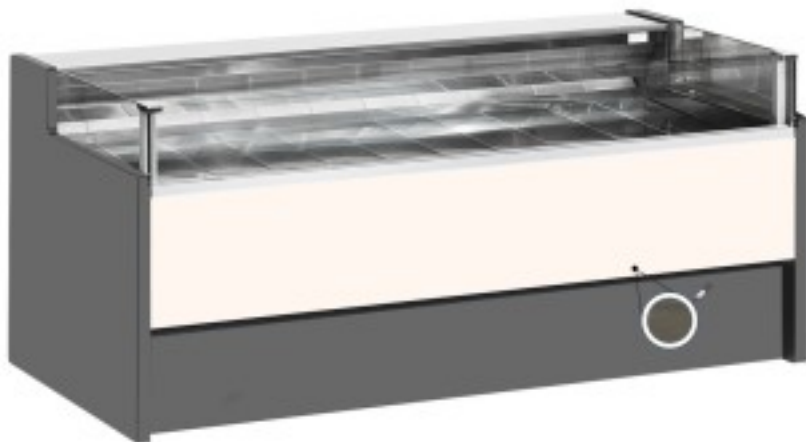

Cod: 11025057942753

Ventilated refrigerated counter without self-service reserve compartment for delicatessen and butcher's shop dark oak 0 +2°C 250x109x92h cm

Description

Ventilated refrigerated self-service counter with modern style and attention to detail to meet every need, sturdy thanks to stainless steel structure, worktop and display area in stainless steel.

Actual dimensions not corresponding to the picture for illustration purposes only.

N.B. The optional frame with wheels can only be selected at the time of purchase.

Dimensions

Dimensioni esterne	2500x1090x920 mm
--------------------	------------------

Dimensioni imballo	2600x1200x1130 mm
--------------------	-------------------

Technical data

Alimentazione	Electric
Gas refrigerante	R290
Refrigerazione	ventilated
Temperatura d'esercizio	0 +2 °C
Voltaggio	230 V