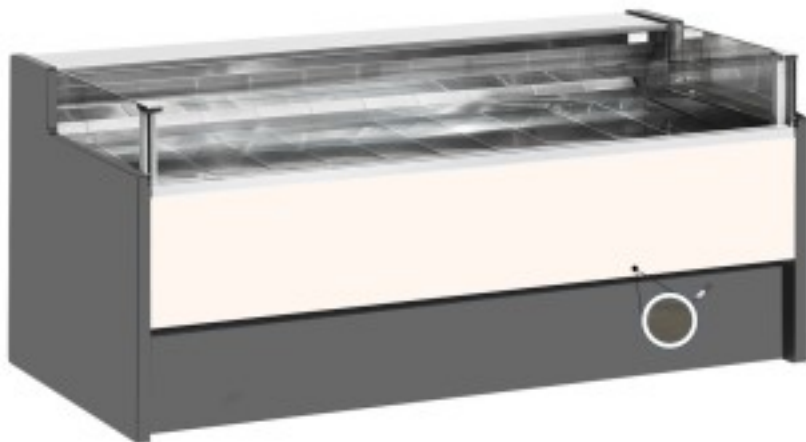

Cod: 11025057942752

Ventilated refrigerated counter without self-service reserve compartment for delicatessen and butcher's shop dark oak 0 +2°C 200x109x92h cm

Description

Ventilated refrigerated self-service counter with modern style and attention to detail to meet every need, sturdy thanks to stainless steel structure, worktop and display area in stainless steel.

Actual dimensions not corresponding to the picture for illustration purposes only.

N.B. The optional frame with wheels can only be selected at the time of purchase.

Dimensions

Dimensioni esterne	2000x1090x920 mm
--------------------	------------------

Dimensioni imballo

2100x1200x1130 mm

Technical data

Alimentazione	Electric
Gas refrigerante	R290
Refrigerazione	ventilated
Temperatura d'esercizio	0 +2 °C
Voltaggio	230 V