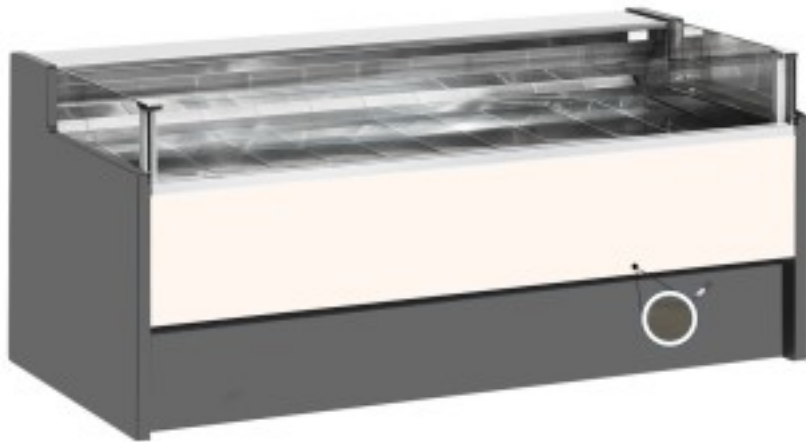

Cod: 11025057942752

Ventilated refrigerated counter without self-service reserve compartment for delicatessen and butcher's shop dark oak 0 +2°C 200x109x92h cm

Description

Ventilated refrigerated self-service counter with modern style and attention to detail to meet every need, sturdy thanks to stainless steel structure, worktop and display area in stainless steel.

Actual dimensions not corresponding to the picture for illustration purposes only.

N.B. The optional frame with wheels can only be selected at the time of purchase.

Dimensions

Dimensioni esterne	2000x1090x920 mm
--------------------	------------------

Dimensioni imballo

2100x1200x1130 mm

Technical data

Alimentazione	Electric
Gas refrigerante	R290
Refrigerazione	ventilated
Temperatura d'esercizio	0 +2 °C
Voltaggio	230 V