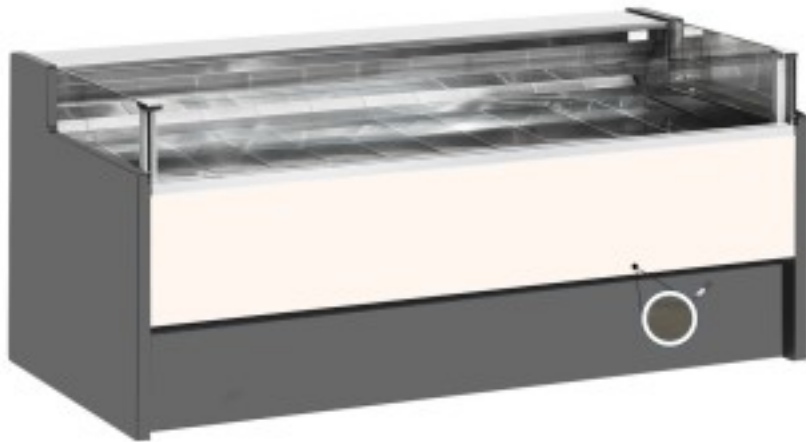

Cod: 11025057942751

Ventilated refrigerated counter without self-service reserve compartment for delicatessen and butcher's shop dark oak 0 +2°C 150x109x92h cm

Description

Ventilated refrigerated self-service counter with modern style and attention to detail to meet every need, sturdy thanks to stainless steel structure, worktop and display area in stainless steel.

Actual dimensions not corresponding to the picture for illustration purposes only.

N.B. The optional frame with wheels can only be selected at the time of purchase.

Dimensions

Dimensioni esterne	1500x1090x920 mm
--------------------	------------------

Dimensioni imballo

1600x1200x1130 mm

Technical data

Alimentazione	Electric
Gas refrigerante	R290
Refrigerazione	ventilated
Temperatura d'esercizio	0 +2 °C
Voltaggio	230 V