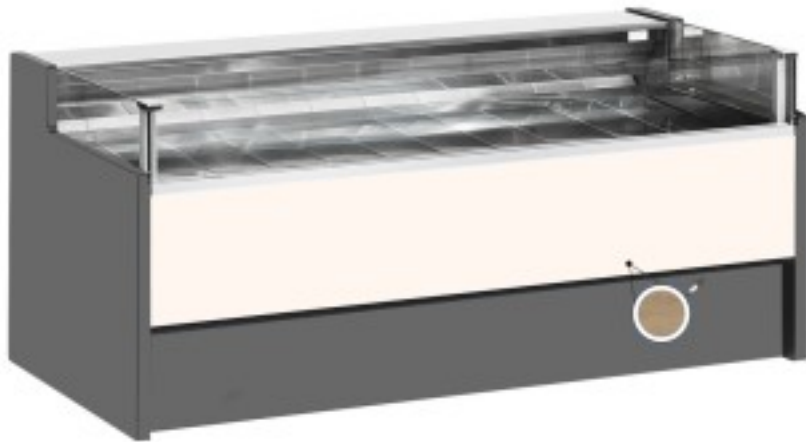

Cod: 11025056942754

Ventilated refrigerated counter without self-service reserve compartment for delicatessen and butcher's shop light oak 0 +2°C 300x109x92h cm

Description

Ventilated refrigerated self-service counter with modern style and attention to detail to meet every need, sturdy thanks to stainless steel structure, worktop and display area in stainless steel.

Actual dimensions not corresponding to the picture for illustration purposes only.

N.B. The optional frame with wheels can only be selected at the time of purchase.

Dimensions

Dimensioni esterne	3000x1090x920 mm
--------------------	------------------

Dimensioni imballo	3100x1200x1130 mm
--------------------	-------------------

Technical data

Alimentazione	Electric
Gas refrigerante	R290
Refrigerazione	ventilated
Temperatura d'esercizio	0 +2 °C
Voltaggio	230 V