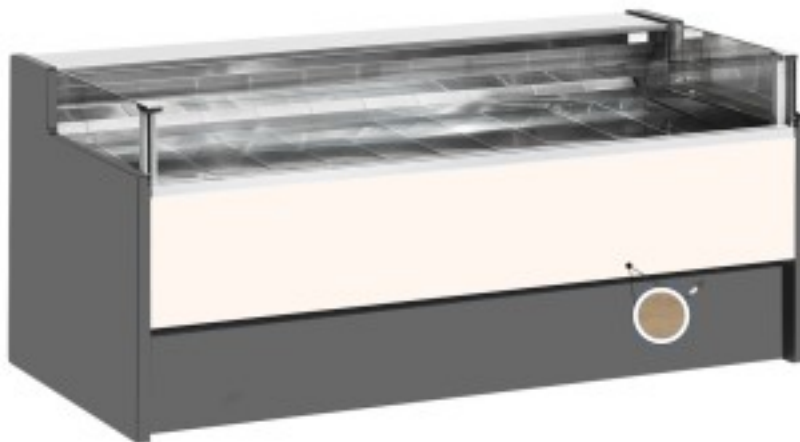

Cod: 11025056942753

Ventilated refrigerated counter without self-service reserve compartment for delicatessen and butcher's shop light oak 0 +2°C 250x109x92h cm

Description

Ventilated refrigerated self-service counter with modern style and attention to detail to meet every need, sturdy thanks to stainless steel structure, worktop and display area in stainless steel.

Actual dimensions not corresponding to the picture for illustration purposes only.

N.B. The optional frame with wheels can only be selected at the time of purchase.

Dimensions

Dimensioni esterne	2500x1090x920 mm
--------------------	------------------

Dimensioni imballo	2600x1200x1130 mm
--------------------	-------------------

Technical data

Alimentazione	Electric
Gas refrigerante	R290
Refrigerazione	ventilated
Temperatura d'esercizio	0 +2 °C
Voltaggio	230 V