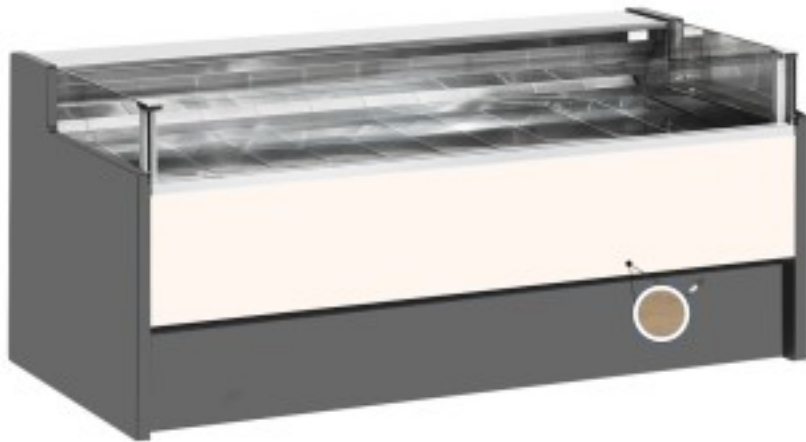

Cod: 11025056942752

Ventilated refrigerated counter without self-service reserve compartment for delicatessen and butcher's shop light oak 0 +2°C 200x109x92h cm

Description

Ventilated refrigerated self-service counter with modern style and attention to detail to meet every need, sturdy thanks to stainless steel structure, worktop and display area in stainless steel.

Actual dimensions not corresponding to the picture for illustration purposes only.

N.B. The optional frame with wheels can only be selected at the time of purchase.

Dimensions

Dimensioni esterne	2000x1090x920 mm
--------------------	------------------