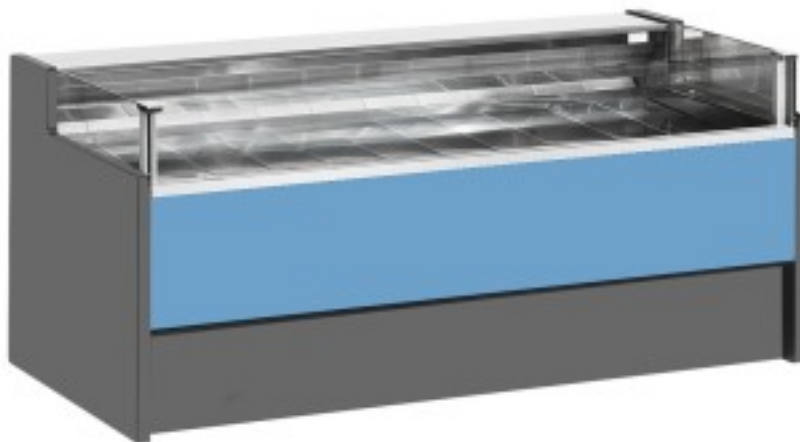

Cod: 11025055942754

Ventilated refrigerated counter without self-service reserve compartment for delicatessen and butcher's shop blue 0 +2°C 300x109x92h cm

Description

Ventilated refrigerated self-service counter with modern style and attention to detail to meet every need, sturdy thanks to stainless steel structure, worktop and display area in stainless steel.

Actual dimensions not corresponding to the picture for illustration purposes only.

N.B. The optional frame with wheels can only be selected at the time of purchase.

Dimensions

Dimensioni esterne	3000x1090x920 mm
--------------------	------------------

Dimensioni imballo

3100x1200x1130 mm

Technical data

Alimentazione	Electric
Gas refrigerante	R290
Refrigerazione	ventilated
Temperatura d'esercizio	0 +2 °C
Voltaggio	230 V