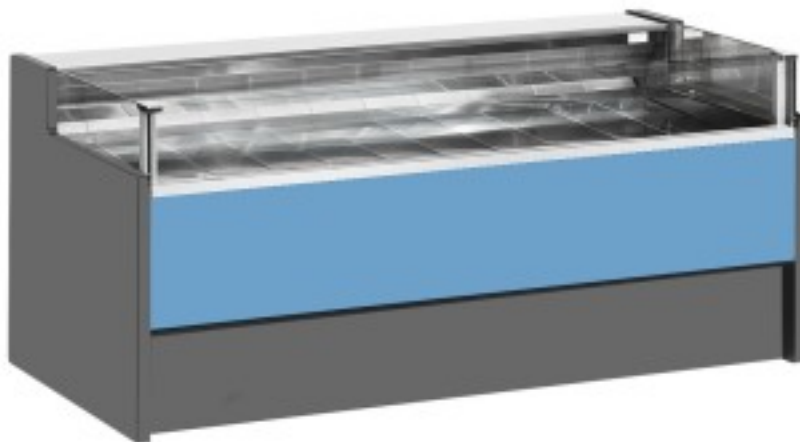

Cod: 11025055942753

Ventilated refrigerated counter without self-service reserve compartment for delicatessen and butcher's shop blue 0 +2°C 250x109x92h cm

Description

Ventilated refrigerated self-service counter with modern style and attention to detail to meet every need, sturdy thanks to stainless steel structure, worktop and display area in stainless steel.

Actual dimensions not corresponding to the picture for illustration purposes only.

N.B. The optional frame with wheels can only be selected at the time of purchase.

Dimensions

Dimensioni esterne	2500x1090x920 mm
--------------------	------------------

Dimensioni imballo	2600x1200x1130 mm
--------------------	-------------------

Technical data

Alimentazione	Electric
Gas refrigerante	R290
Refrigerazione	ventilated
Temperatura d'esercizio	0 +2 °C
Voltaggio	230 V