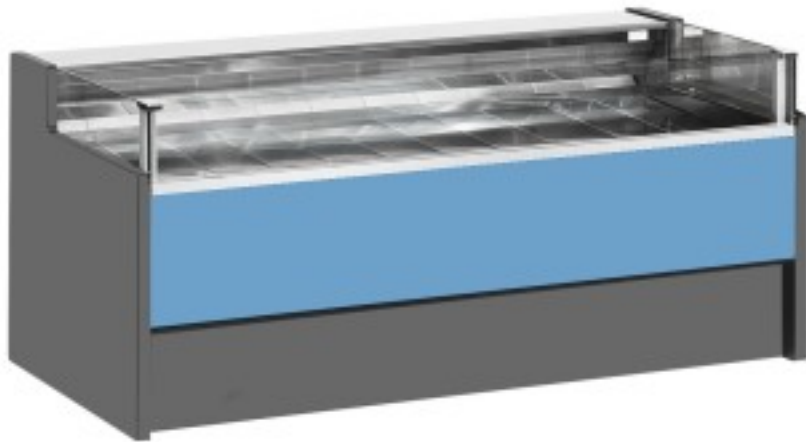

Cod: 11025055942753

Ventilated refrigerated counter without self-service reserve compartment for delicatessen and butcher's shop blue 0 +2°C 250x109x92h cm

Description

Ventilated refrigerated self-service counter with modern style and attention to detail to meet every need, sturdy thanks to stainless steel structure, worktop and display area in stainless steel.

Actual dimensions not corresponding to the picture for illustration purposes only.

N.B. The optional frame with wheels can only be selected at the time of purchase.

Dimensions

Dimensioni esterne	2500x1090x920 mm
--------------------	------------------

Dimensioni imballo	2600x1200x1130 mm
--------------------	-------------------

Technical data

Alimentazione	Electric
Gas refrigerante	R290
Refrigerazione	ventilated
Temperatura d'esercizio	0 +2 °C
Voltaggio	230 V