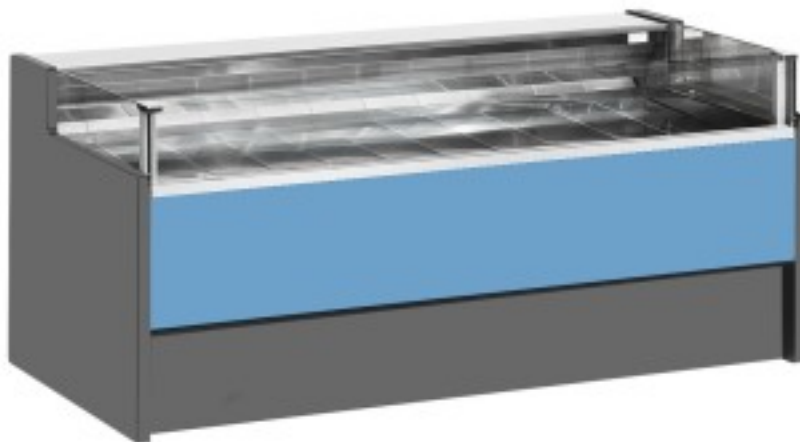

Cod: 11025055942752

**Ventilated refrigerated counter without self-service reserve compartment for delicatessen and butcher's shop blue 0 +2°C 200x109x92h cm**

## Description

Ventilated refrigerated self-service counter with modern style and attention to detail to meet every need, sturdy thanks to stainless steel structure, worktop and display area in stainless steel.

Actual dimensions not corresponding to the picture for illustration purposes only.

**N.B. The optional frame with wheels can only be selected at the time of purchase.**

## Dimensions

Dimensioni esterne	2000x1090x920 mm
--------------------	------------------

**Technical data**

Alimentazione	Electric
Gas refrigerante	R290
Refrigerazione	ventilated
Temperatura d'esercizio	0 +2 °C
Voltaggio	230 V