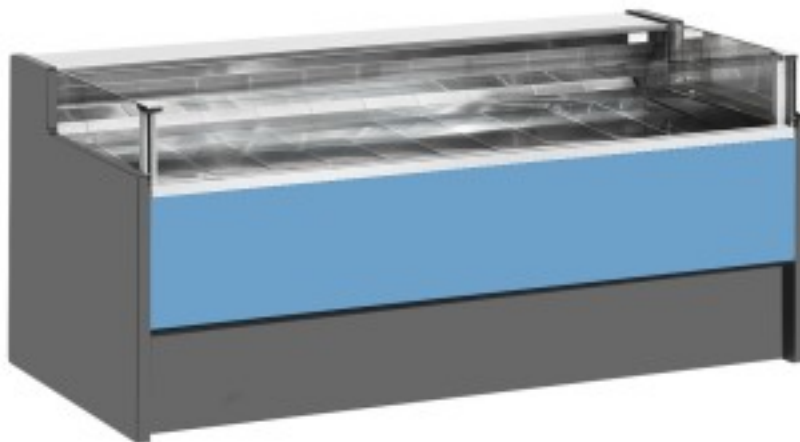

Cod: 11025055942751

Ventilated refrigerated counter without self-service reserve compartment for delicatessen and butcher's shop blue 0 +2°C 150x109x92h cm

Description

Ventilated refrigerated self-service counter with modern style and attention to detail to meet every need, sturdy thanks to stainless steel structure, worktop and display area in stainless steel.

Actual dimensions not corresponding to the picture for illustration purposes only.

N.B. The optional frame with wheels can only be selected at the time of purchase.

Dimensions

Dimensioni esterne	1500x1090x920 mm
--------------------	------------------

Dimensioni imballo	1600x1200x1130 mm
--------------------	-------------------

Technical data

Alimentazione	Electric
Gas refrigerante	R290
Refrigerazione	ventilated
Temperatura d'esercizio	0 +2 °C
Voltaggio	230 V