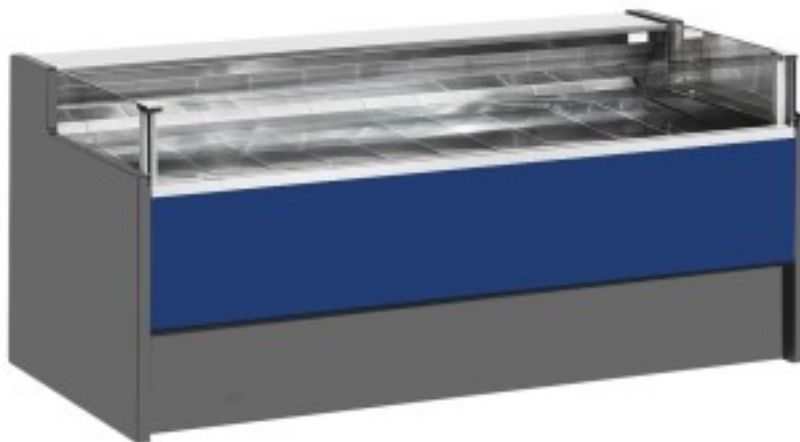

Cod: 11025036942754

**Ventilated refrigerated counter without self-service reserve compartment for delicatessen and butcher's shop blue 0 +2°C 300x109x92h cm**

## Description

Ventilated refrigerated self-service counter with modern style and attention to detail to meet every need, sturdy thanks to stainless steel structure, worktop and display area in stainless steel.

Actual dimensions not corresponding to the picture for illustration purposes only.

**N.B. The optional frame with wheels can only be selected at the time of purchase.**

## Dimensions

Dimensioni esterne	3000x1090x920 mm
--------------------	------------------

Dimensioni imballo	3100x1200x1130 mm
--------------------	-------------------