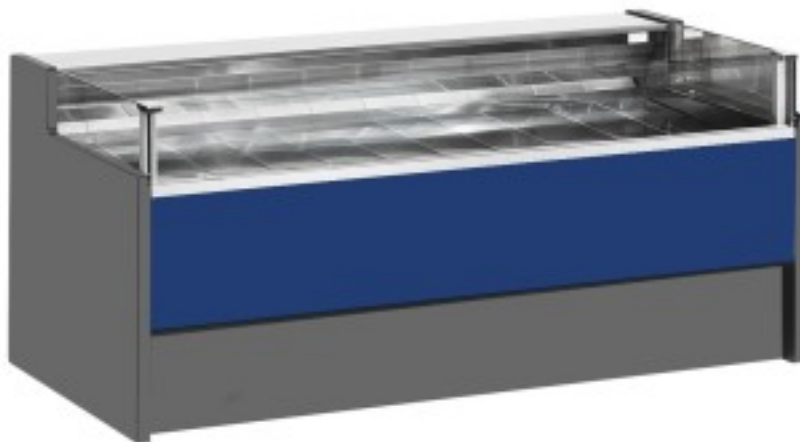

Cod: 11025036942753

Ventilated refrigerated counter without self-service reserve compartment for delicatessen and butcher's shop blue 0 +2°C 250x109x92h cm

Description

Ventilated refrigerated self-service counter with modern style and attention to detail to meet every need, sturdy thanks to stainless steel structure, worktop and display area in stainless steel.

Actual dimensions not corresponding to the picture for illustration purposes only.

N.B. The optional frame with wheels can only be selected at the time of purchase.

Dimensions

Dimensioni esterne	2500x1090x920 mm
--------------------	------------------

Dimensioni imballo	2600x1200x1130 mm
--------------------	-------------------

Technical data

Alimentazione	Electric
Gas refrigerante	R290
Refrigerazione	ventilated
Temperatura d'esercizio	0 +2 °C
Voltaggio	230 V