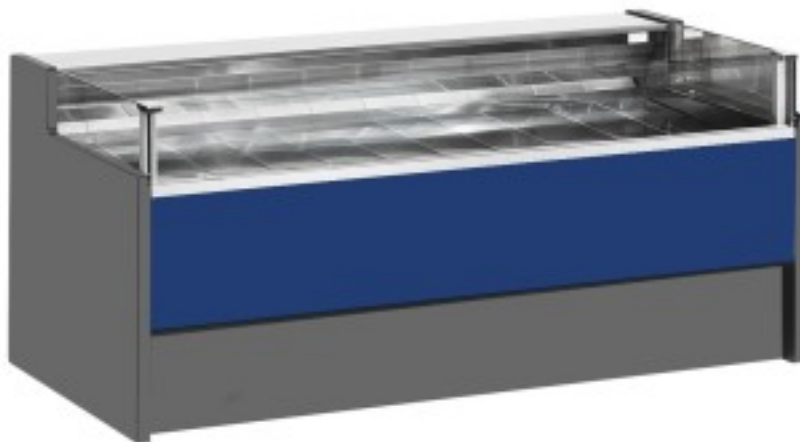

Cod: 11025036942752

**Ventilated refrigerated counter without self-service reserve compartment for delicatessen and butcher's shop blue 0 +2°C 200x109x92h cm**

## Description

Ventilated refrigerated self-service counter with modern style and attention to detail to meet every need, sturdy thanks to stainless steel structure, worktop and display area in stainless steel.

Actual dimensions not corresponding to the picture for illustration purposes only.

**N.B. The optional frame with wheels can only be selected at the time of purchase.**

## Dimensions

Dimensioni esterne	2000x1090x920 mm
--------------------	------------------

Dimensioni imballo

2100x1200x1130 mm