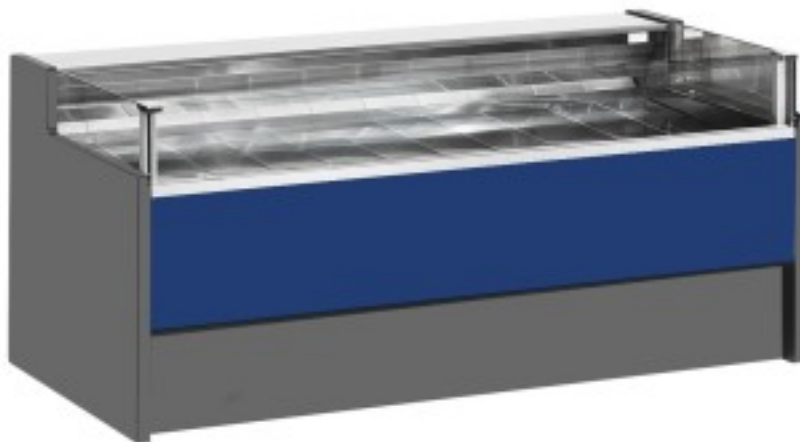

Cod: 11025036942751

Ventilated refrigerated counter without self-service reserve compartment for delicatessen and butcher's shop blue 0 +2°C 150x109x92h cm

Description

Ventilated refrigerated self-service counter with modern style and attention to detail to meet every need, sturdy thanks to stainless steel structure, worktop and display area in stainless steel.

Actual dimensions not corresponding to the picture for illustration purposes only.

N.B. The optional frame with wheels can only be selected at the time of purchase.

Dimensions

Dimensioni esterne	1500x1090x920 mm
--------------------	------------------

Dimensioni imballo	1600x1200x1130 mm
--------------------	-------------------

Technical data

Alimentazione	Electric
Gas refrigerante	R290
Refrigerazione	ventilated
Temperatura d'esercizio	0 +2 °C
Voltaggio	230 V