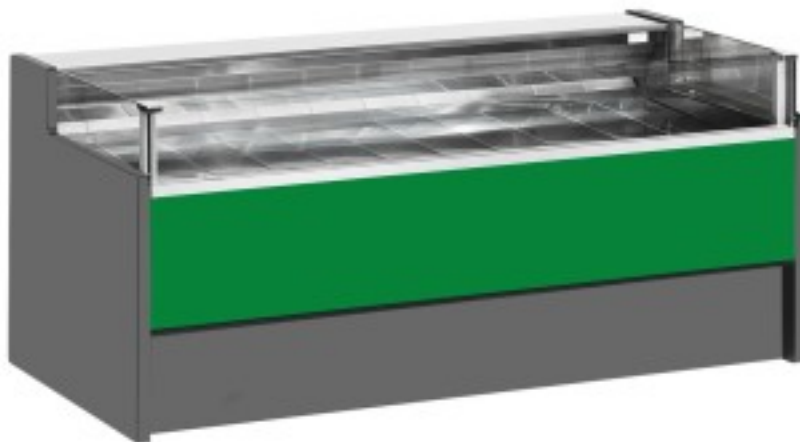

Cod: 11025026942754

**Ventilated refrigerated counter without self-service reserve compartment for delicatessen and butcher's shop green 0 +2°C 300x109x92h cm**

## Description

Ventilated refrigerated self-service counter with modern style and attention to detail to meet every need, sturdy thanks to stainless steel structure, worktop and display area in stainless steel.

Actual dimensions not corresponding to the picture for illustration purposes only.

**N.B. The optional frame with wheels can only be selected at the time of purchase.**

## Dimensions

Dimensioni esterne	3000x1090x920 mm
--------------------	------------------

Dimensioni imballo

3100x1200x1130 mm