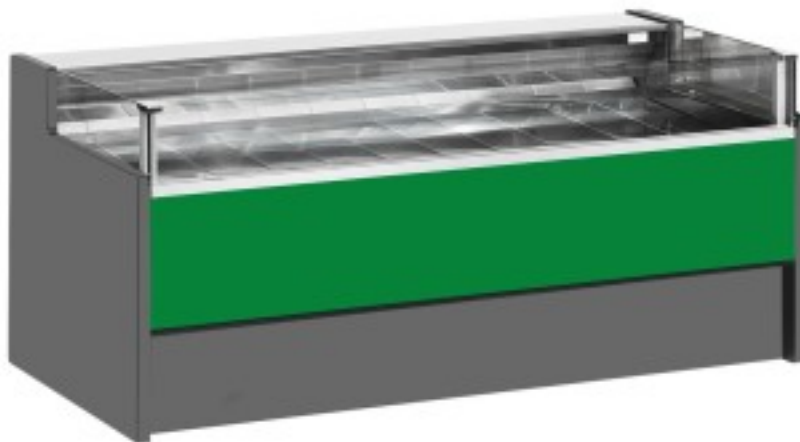

Cod: 11025026942753

**Ventilated refrigerated counter without self-service reserve compartment for delicatessen and butcher's shop green 0 +2°C 250x109x92h cm**

## Description

Ventilated refrigerated self-service counter with modern style and attention to detail to meet every need, sturdy thanks to stainless steel structure, worktop and display area in stainless steel.

Actual dimensions not corresponding to the picture for illustration purposes only.

**N.B. The optional frame with wheels can only be selected at the time of purchase.**

## Dimensions

Dimensioni esterne	2500x1090x920 mm
--------------------	------------------

Dimensioni imballo	2600x1200x1130 mm
--------------------	-------------------