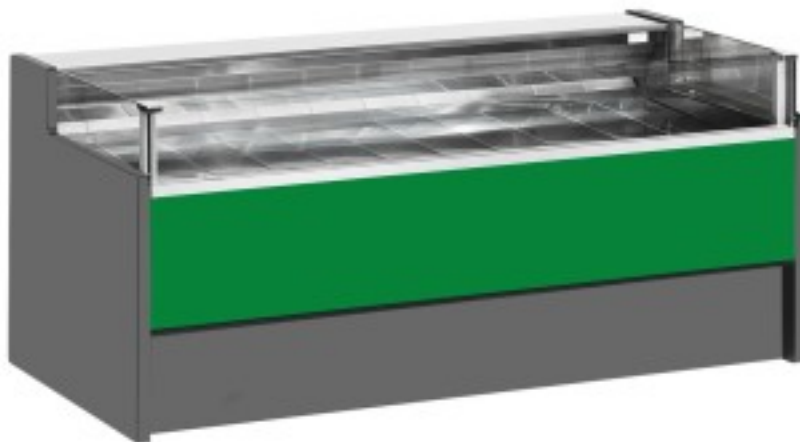

Cod: 11025026942753

Ventilated refrigerated counter without self-service reserve compartment for delicatessen and butcher's shop green 0 +2°C 250x109x92h cm

Description

Ventilated refrigerated self-service counter with modern style and attention to detail to meet every need, sturdy thanks to stainless steel structure, worktop and display area in stainless steel.

Actual dimensions not corresponding to the picture for illustration purposes only.

N.B. The optional frame with wheels can only be selected at the time of purchase.

Dimensions

Dimensioni esterne	2500x1090x920 mm
--------------------	------------------

Dimensioni imballo	2600x1200x1130 mm
--------------------	-------------------

Technical data

Alimentazione	Electric
Gas refrigerante	R290
Refrigerazione	ventilated
Temperatura d'esercizio	0 +2 °C
Voltaggio	230 V