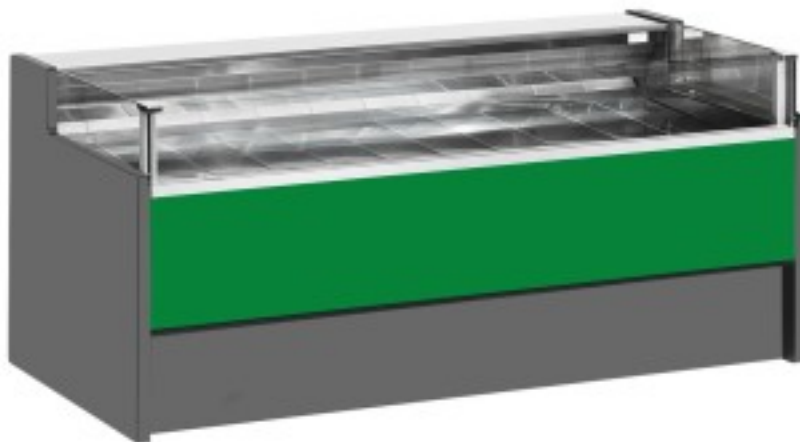

Cod: 11025026942752

Ventilated refrigerated counter without self-service reserve compartment for delicatessen and butcher's shop green 0 +2°C 200x109x92h cm

Description

Ventilated refrigerated self-service counter with modern style and attention to detail to meet every need, sturdy thanks to stainless steel structure, worktop and display area in stainless steel.

Actual dimensions not corresponding to the picture for illustration purposes only.

N.B. The optional frame with wheels can only be selected at the time of purchase.

Dimensions

Dimensioni esterne	2000x1090x920 mm
--------------------	------------------

Dimensioni imballo

2100x1200x1130 mm

Technical data

Alimentazione	Electric
Gas refrigerante	R290
Refrigerazione	ventilated
Temperatura d'esercizio	0 +2 °C
Voltaggio	230 V