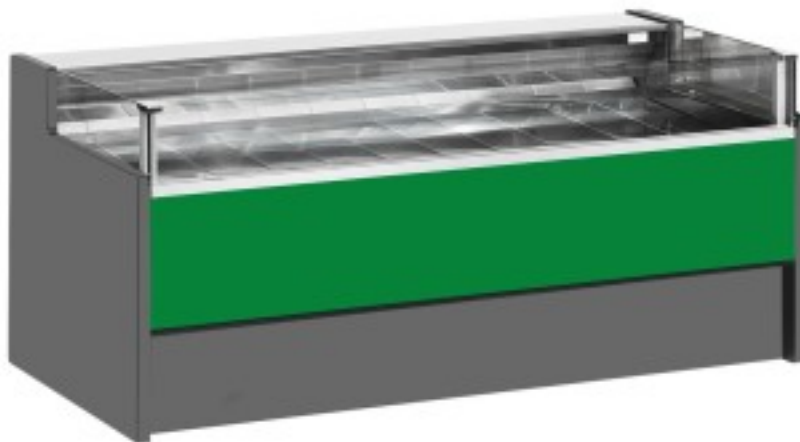

Cod: 11025026942752

Ventilated refrigerated counter without self-service reserve compartment for delicatessen and butcher's shop green 0 +2°C 200x109x92h cm

Description

Ventilated refrigerated self-service counter with modern style and attention to detail to meet every need, sturdy thanks to stainless steel structure, worktop and display area in stainless steel.

Actual dimensions not corresponding to the picture for illustration purposes only.

N.B. The optional frame with wheels can only be selected at the time of purchase.

Dimensions

Dimensioni esterne	2000x1090x920 mm
--------------------	------------------

Dimensioni imballo	2100x1200x1130 mm
--------------------	-------------------

Technical data

Alimentazione	Electric
Gas refrigerante	R290
Refrigerazione	ventilated
Temperatura d'esercizio	0 +2 °C
Voltaggio	230 V