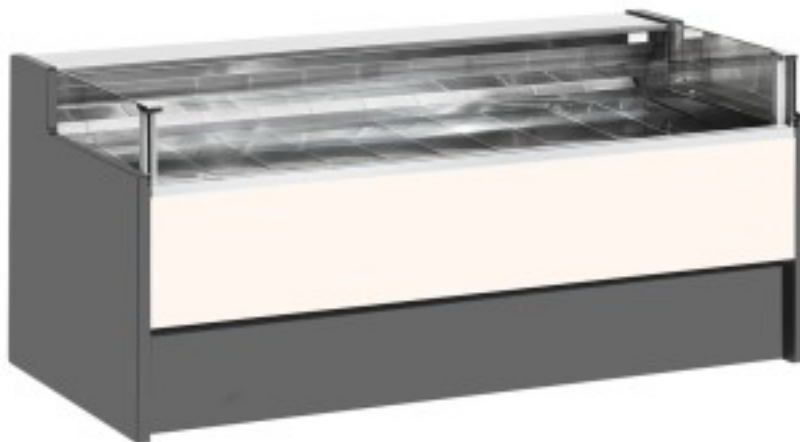

Cod: 11025006942754

**Ventilated refrigerated counter without self-service reserve compartment for delicatessen and butcher's shop white 0 +2°C 300x109x92h cm**

## Description

Ventilated refrigerated self-service counter with modern style and attention to detail to meet every need, sturdy thanks to stainless steel structure, worktop and display area in stainless steel.

Actual dimensions not corresponding to the picture for illustration purposes only.

**N.B. The optional frame with wheels can only be selected at the time of purchase.**

## Dimensions

Dimensioni esterne	3000x1090x920 mm
--------------------	------------------

Dimensioni imballo	3100x1200x1130 mm
--------------------	-------------------