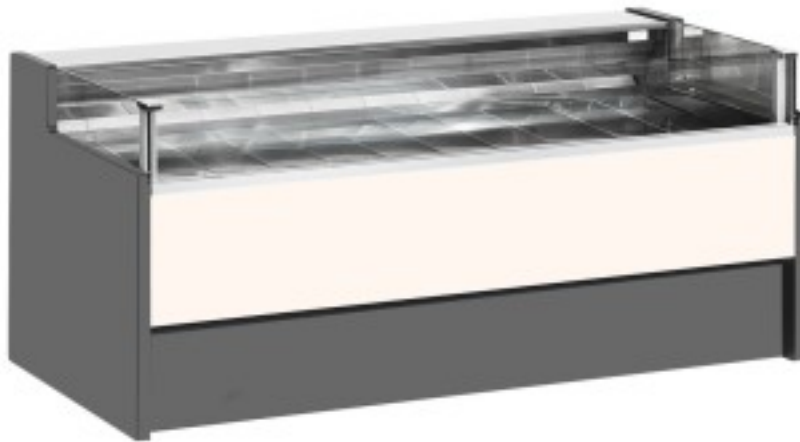

Cod: 11025006942754

**Ventilated refrigerated counter without self-service reserve compartment for delicatessen and butcher's shop white 0 +2°C 300x109x92h cm**

## Description

Ventilated refrigerated self-service counter with modern style and attention to detail to meet every need, sturdy thanks to stainless steel structure, worktop and display area in stainless steel.

Actual dimensions not corresponding to the picture for illustration purposes only.

**N.B. The optional frame with wheels can only be selected at the time of purchase.**

## Dimensions

Dimensioni esterne	3000x1090x920 mm
--------------------	------------------

Dimensioni imballo	3100x1200x1130 mm
--------------------	-------------------

**Technical data**

Alimentazione	Electric
Gas refrigerante	R290
Refrigerazione	ventilated
Temperatura d'esercizio	0 +2 °C
Voltaggio	230 V