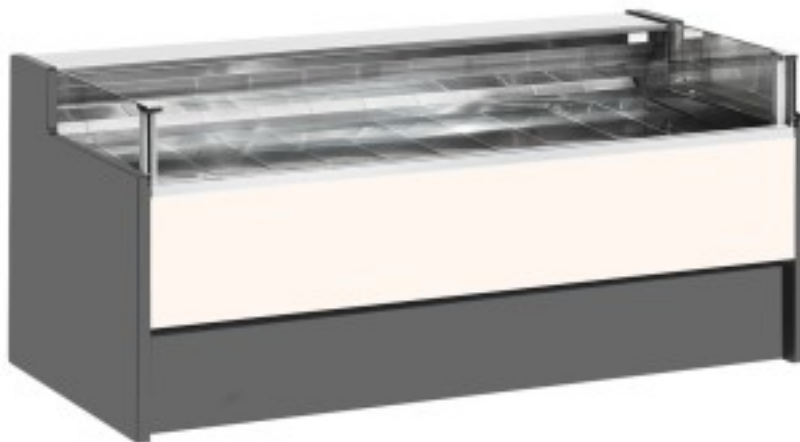

Cod: 11025006942753

Ventilated refrigerated counter without self-service reserve compartment for delicatessen and butcher's shop white 0 +2°C 250x109x92h cm

Description

Ventilated refrigerated self-service counter with modern style and attention to detail to meet every need, sturdy thanks to stainless steel structure, worktop and display area in stainless steel.

Actual dimensions not corresponding to the picture for illustration purposes only.

N.B. The optional frame with wheels can only be selected at the time of purchase.

Dimensions

Dimensioni esterne	2500x1090x920 mm
--------------------	------------------

Dimensioni imballo	2600x1200x1130 mm
--------------------	-------------------

Technical data

Alimentazione	Electric
Gas refrigerante	R290
Refrigerazione	ventilated
Temperatura d'esercizio	0 +2 °C
Voltaggio	230 V