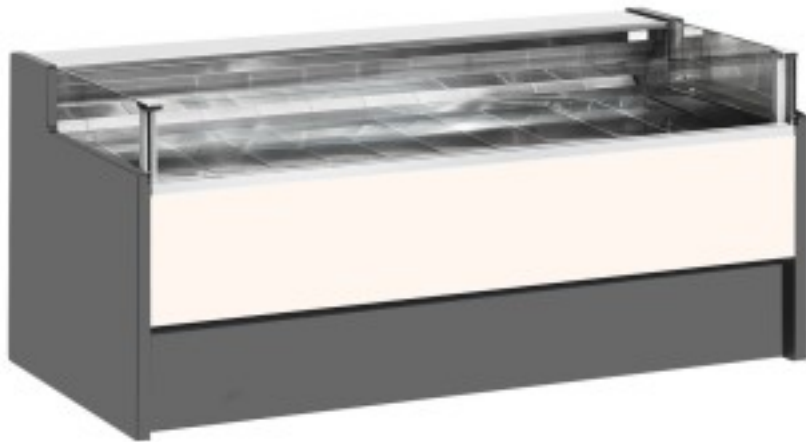

Cod: 11025006942752

Ventilated refrigerated counter without self-service reserve compartment for delicatessen and butcher's shop white 0 +2°C 200x109x92h cm

Description

Ventilated refrigerated self-service counter with modern style and attention to detail to meet every need, sturdy thanks to stainless steel structure, worktop and display area in stainless steel.

Actual dimensions not corresponding to the picture for illustration purposes only.

N.B. The optional frame with wheels can only be selected at the time of purchase.

Dimensions

Dimensioni esterne	2000x1090x920 mm
--------------------	------------------

Dimensioni imballo

2100x1200x1130 mm

Technical data

Alimentazione	Electric
Gas refrigerante	R290
Refrigerazione	ventilated
Temperatura d'esercizio	0 +2 °C
Voltaggio	230 V