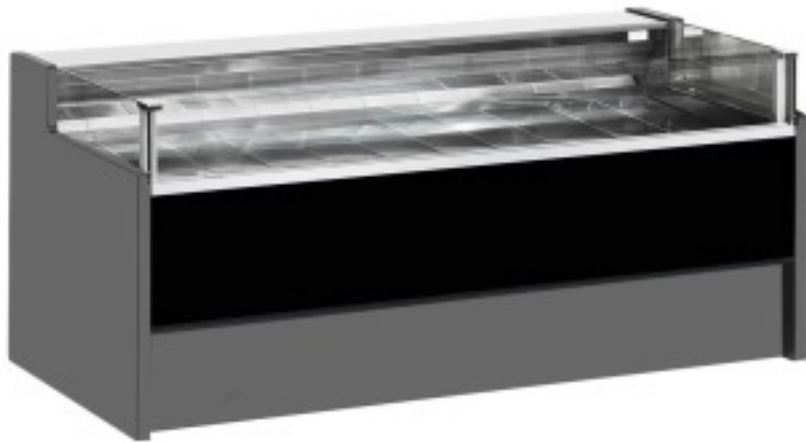

Cod: 11025002942754

Ventilated refrigerated counter without self-service reserve compartment for delicatessen and butcher's shop black 0 +2°C 300x109x92h cm

Description

Ventilated refrigerated self-service counter with modern style and attention to detail to meet every need, sturdy thanks to stainless steel structure, worktop and display area in stainless steel.

Actual dimensions not corresponding to the picture for illustration purposes only.

N.B. The optional frame with wheels can only be selected at the time of purchase.

Dimensions

Dimensioni esterne	3000x1090x920 mm
--------------------	------------------

Dimensioni imballo	3100x1200x1130 mm
--------------------	-------------------

Technical data

Alimentazione	Electric
Gas refrigerante	R290
Refrigerazione	ventilated
Temperatura d'esercizio	0 +2 °C
Voltaggio	230 V