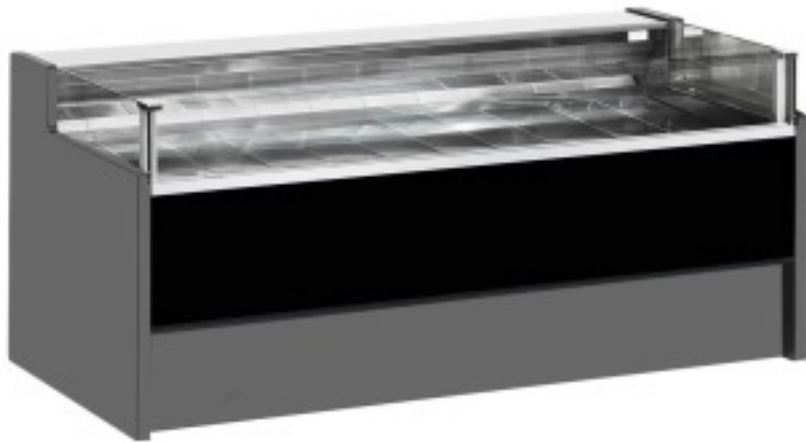

Cod: 11025002942754

**Ventilated refrigerated counter without self-service reserve compartment for delicatessen and butcher's shop black 0 +2°C 300x109x92h cm**

## Description

Ventilated refrigerated self-service counter with modern style and attention to detail to meet every need, sturdy thanks to stainless steel structure, worktop and display area in stainless steel.

Actual dimensions not corresponding to the picture for illustration purposes only.

**N.B. The optional frame with wheels can only be selected at the time of purchase.**

## Dimensions

Dimensioni esterne	3000x1090x920 mm
--------------------	------------------

Dimensioni imballo	3100x1200x1130 mm
--------------------	-------------------

**Technical data**

Alimentazione	Electric
Gas refrigerante	R290
Refrigerazione	ventilated
Temperatura d'esercizio	0 +2 °C
Voltaggio	230 V