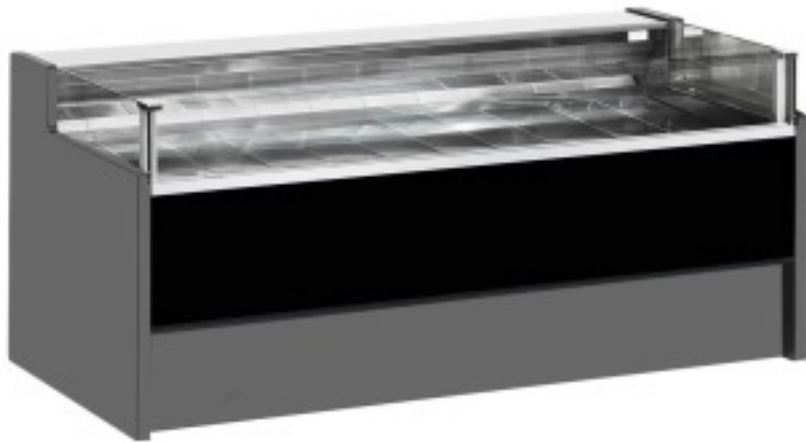

Cod: 11025002942752

Ventilated refrigerated counter without self-service reserve compartment for delicatessen and butcher's shop black 0 +2°C 200x109x92h cm

Description

Ventilated refrigerated self-service counter with modern style and attention to detail to meet every need, sturdy thanks to stainless steel structure, worktop and display area in stainless steel.

Actual dimensions not corresponding to the picture for illustration purposes only.

N.B. The optional frame with wheels can only be selected at the time of purchase.

Dimensions

Dimensioni esterne	2000x1090x920 mm
--------------------	------------------

Dimensioni imballo

2100x1200x1130 mm

Technical data

Alimentazione	Electric
Gas refrigerante	R290
Refrigerazione	ventilated
Temperatura d'esercizio	0 +2 °C
Voltaggio	230 V